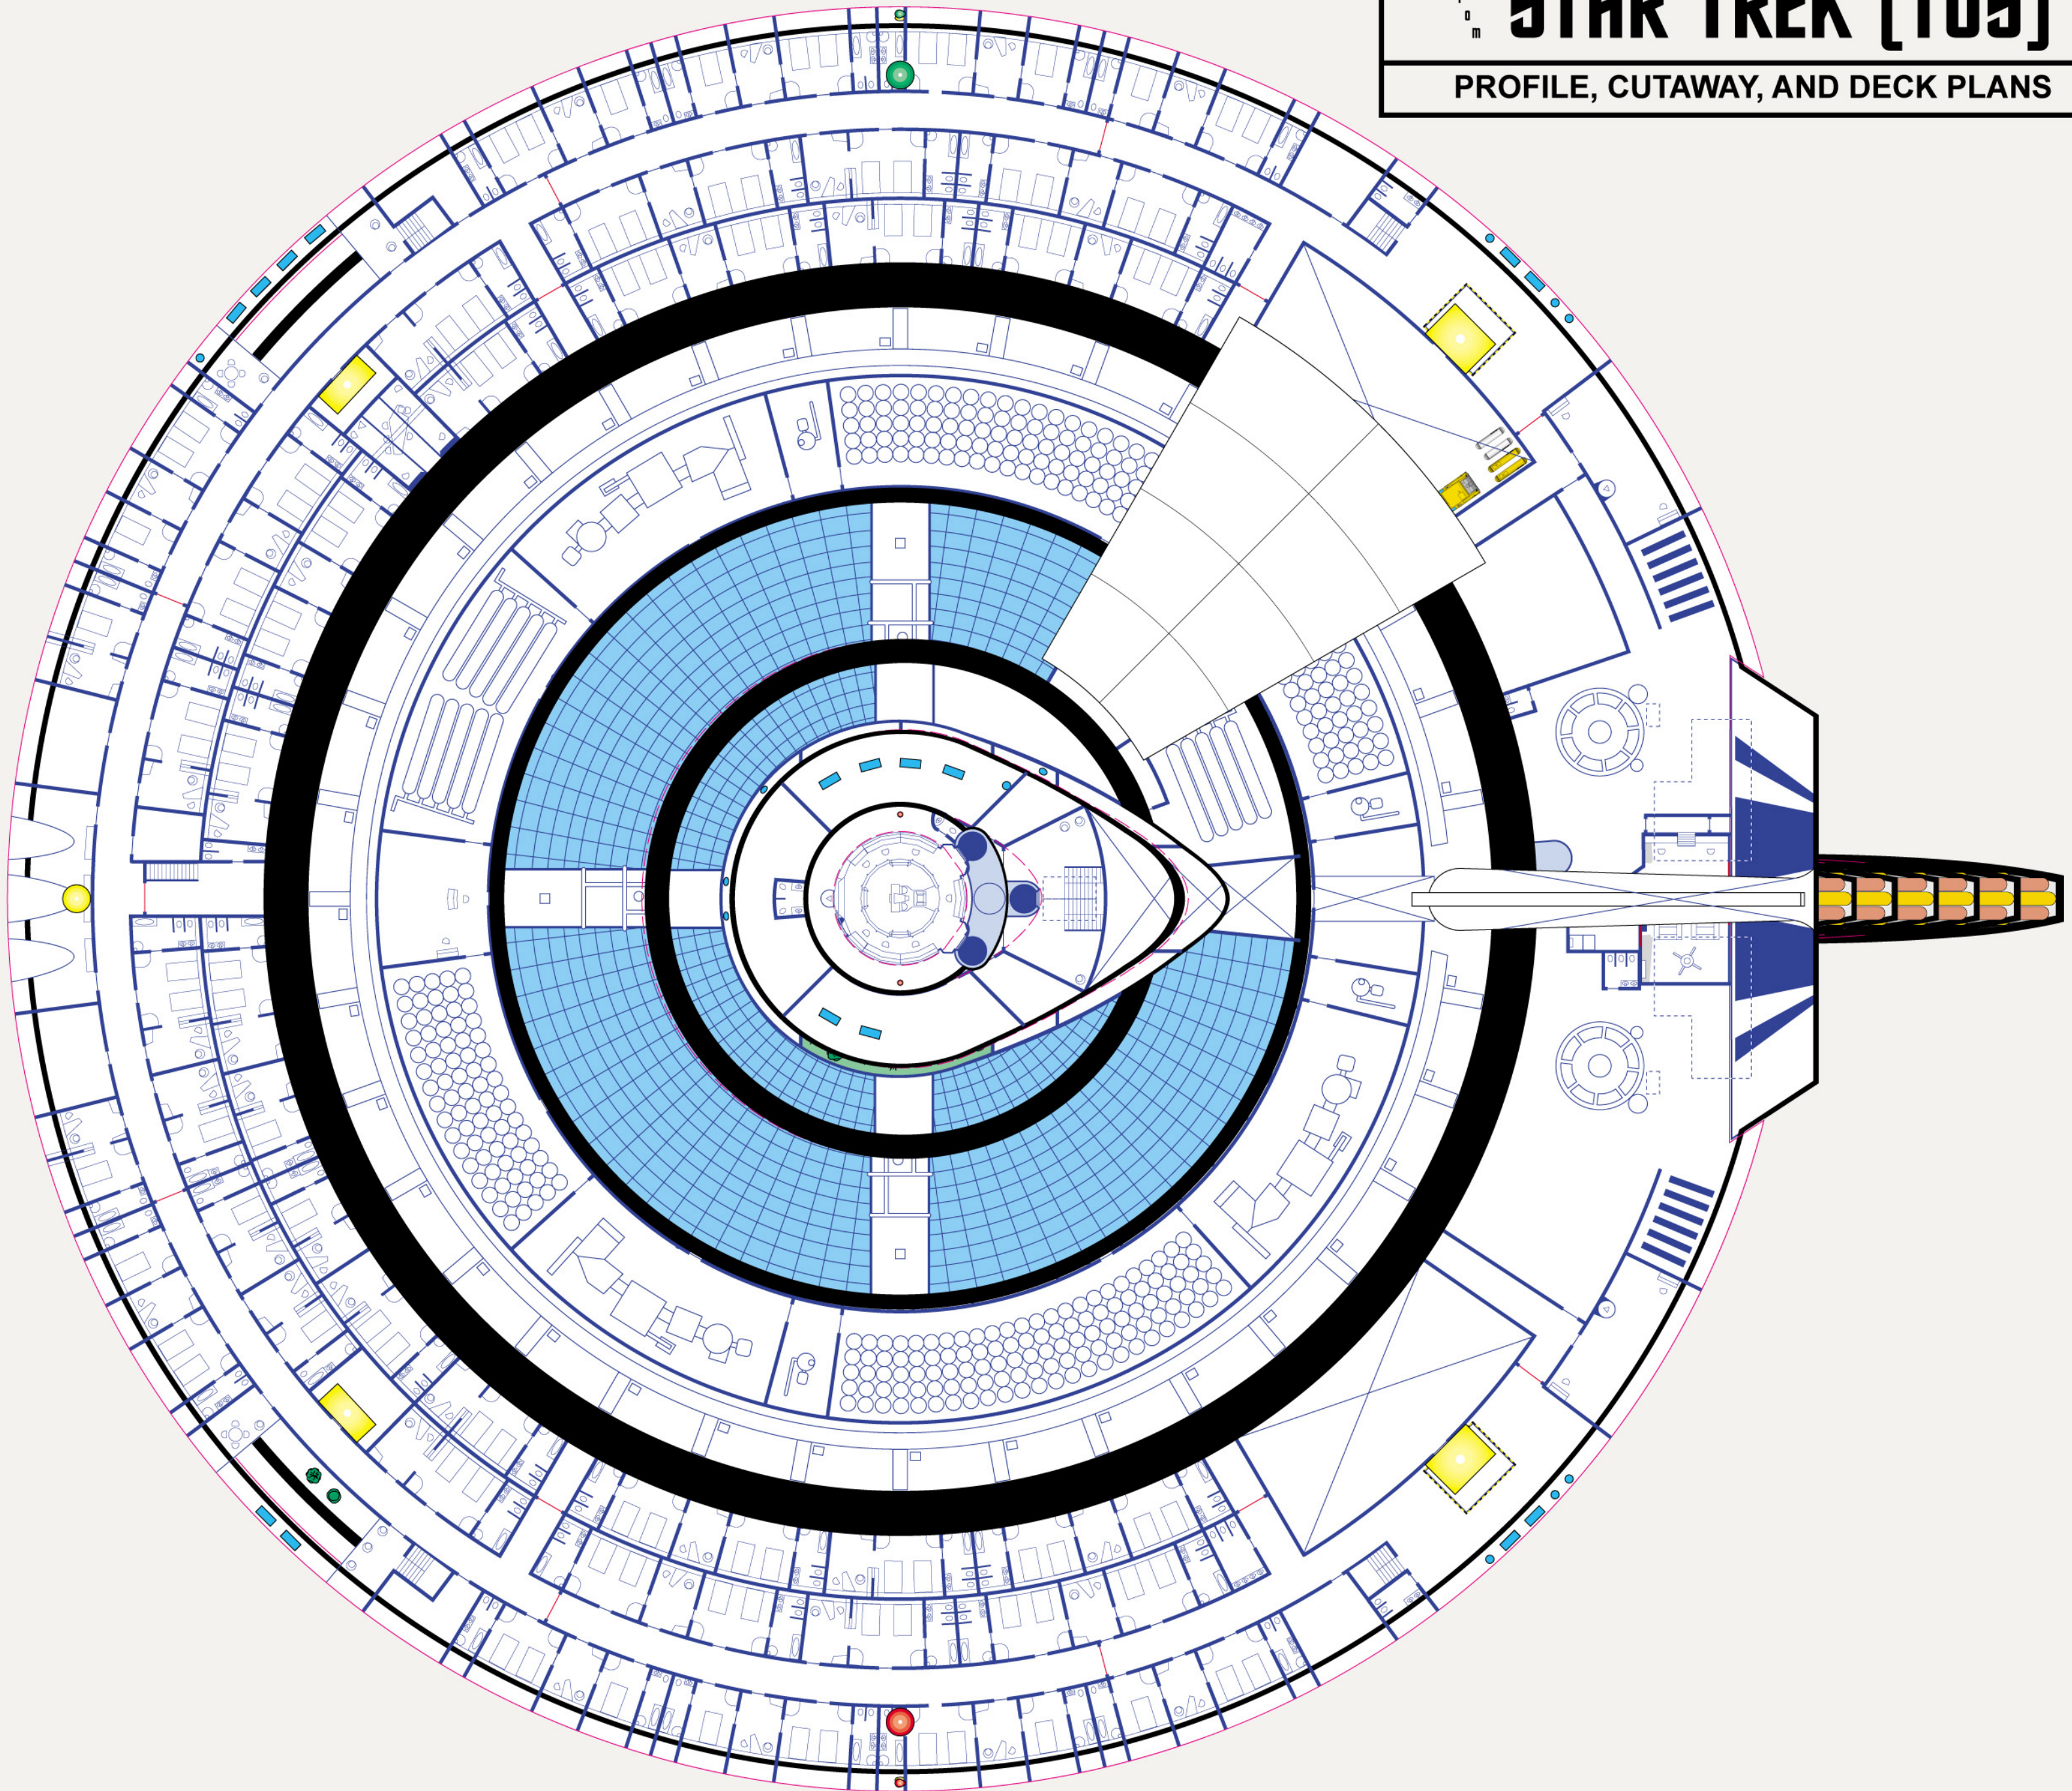

HERMES SCOUT

From
STAR TREK [TOS]

PROFILE, CUTAWAY, AND DECK PLANS

DRAWN BY: Jim Botaitis