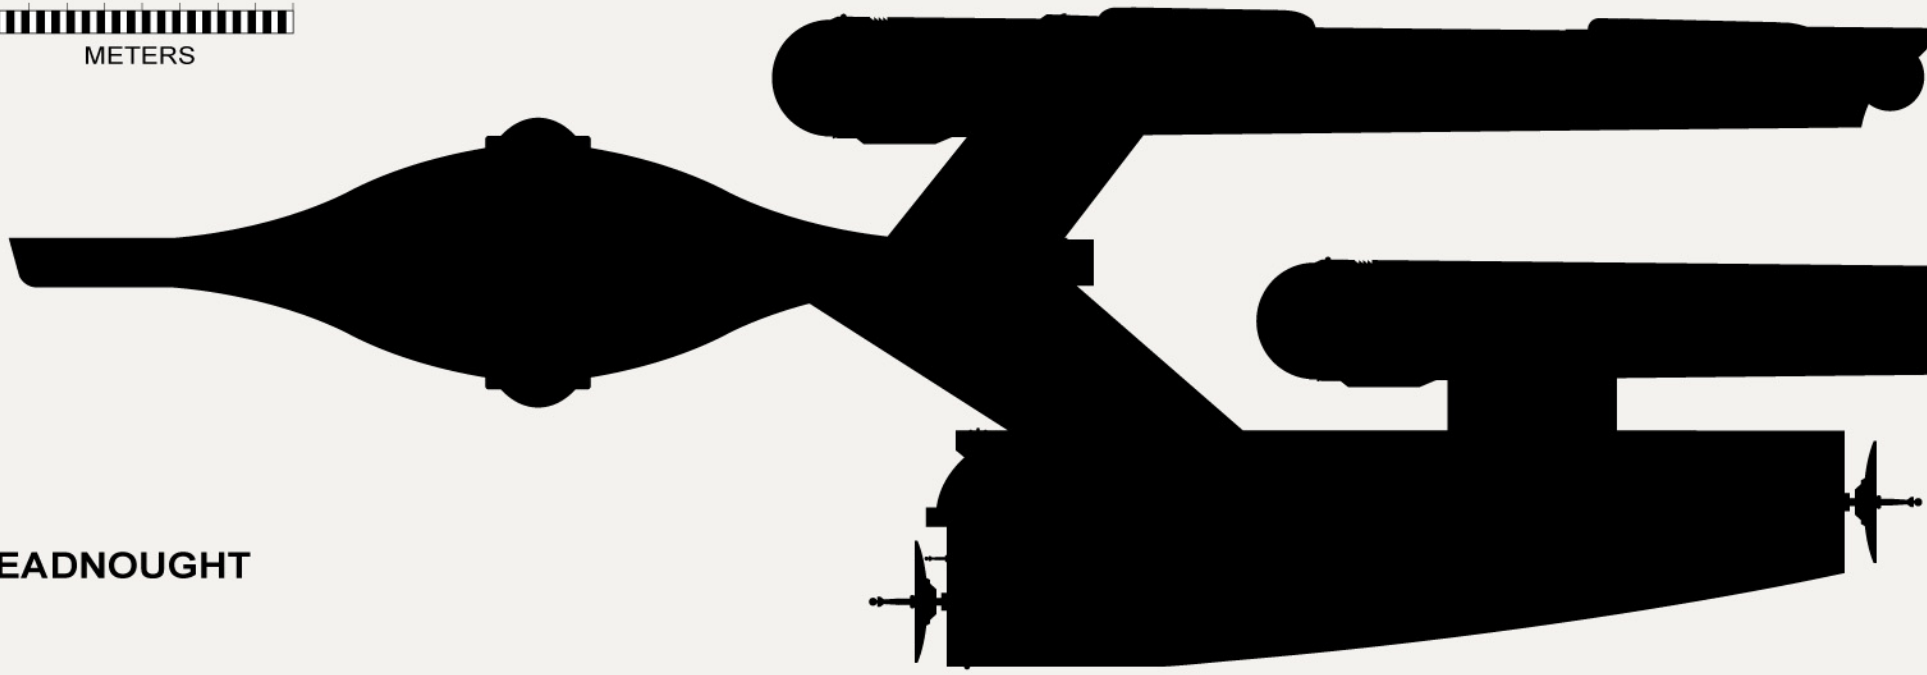

# STAR TREK - and the Kzinti From TAS

If printed 17 inches tall (from black-outlined edge to black-outlined edge) the scale of these drawings is 1/1000.

LAYOUT: SILHOUETTES

PAGE BONUS

COPYRIGHT 2020 - JIM BOTAITIS

DRAWN BY: Jim Botaitis

DREADNOUGHT

SPACE SHUTTLE

HEAVY CRUISER

KZINTI PIRATE SHIP

SCOUT / DESTROYER

SHUTTLECRAFT

CARGO SHUTTLE