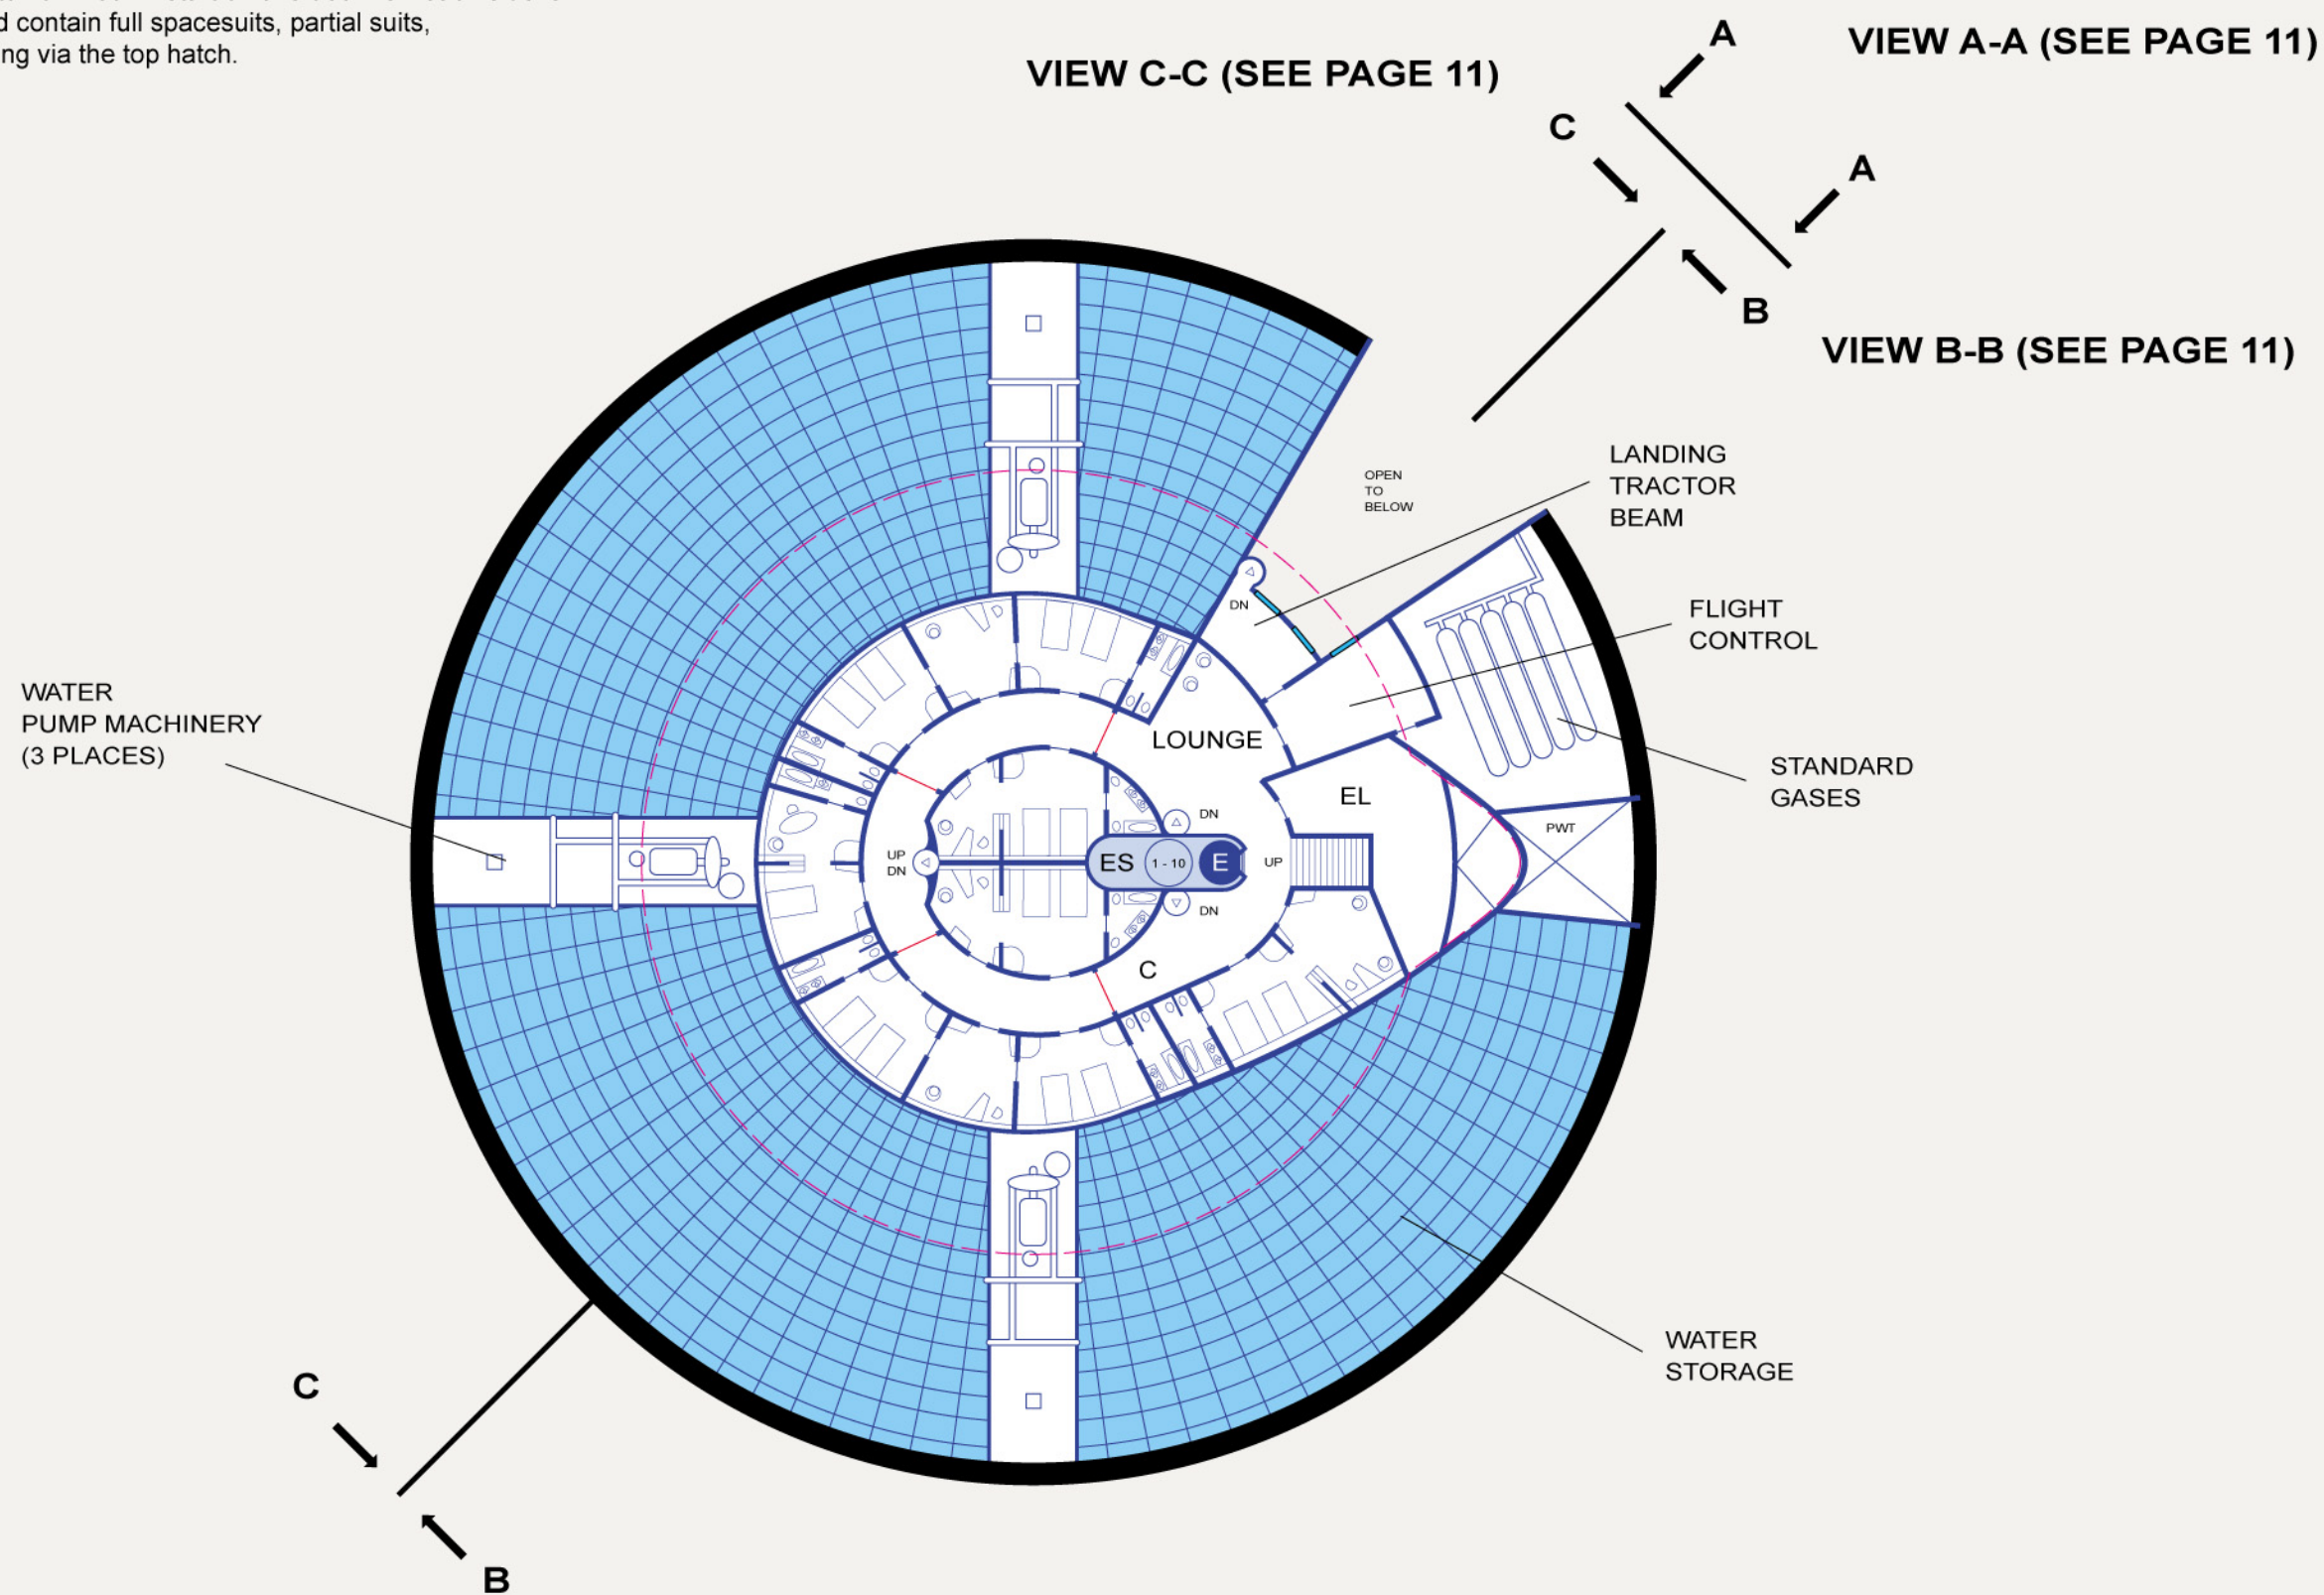

### DECK 4

The Hangar Bay extends from Deck 4 down to Deck 6.

Flight Control and the Landing Tractor Beam are located at the front of the Hangar Bay. A Ladder leads down to the Hangar Deck / Flight Deck.

The Standard Gases located here store air while the Hangar Bay doors are open to vacuum.

Stairs for mass exodus via the hatch on Deck 2 start on this deck. On each side is a storage space (EL). These could contain full spacesuits, partial suits, air-testing kits, etc ... useful if exiting via the top hatch.

**DECK 4: JUNIOR OFFICERS' QUARTERS**

All the Crew's Quarters in the Primary Hull are laid out in rings. The rings are labeled from the center outwards, starting with A, then B, then C, and so on.

Junior Officers' quarters are on Deck 4. The ship's complement is such that they don't have to share quarters with anyone else.