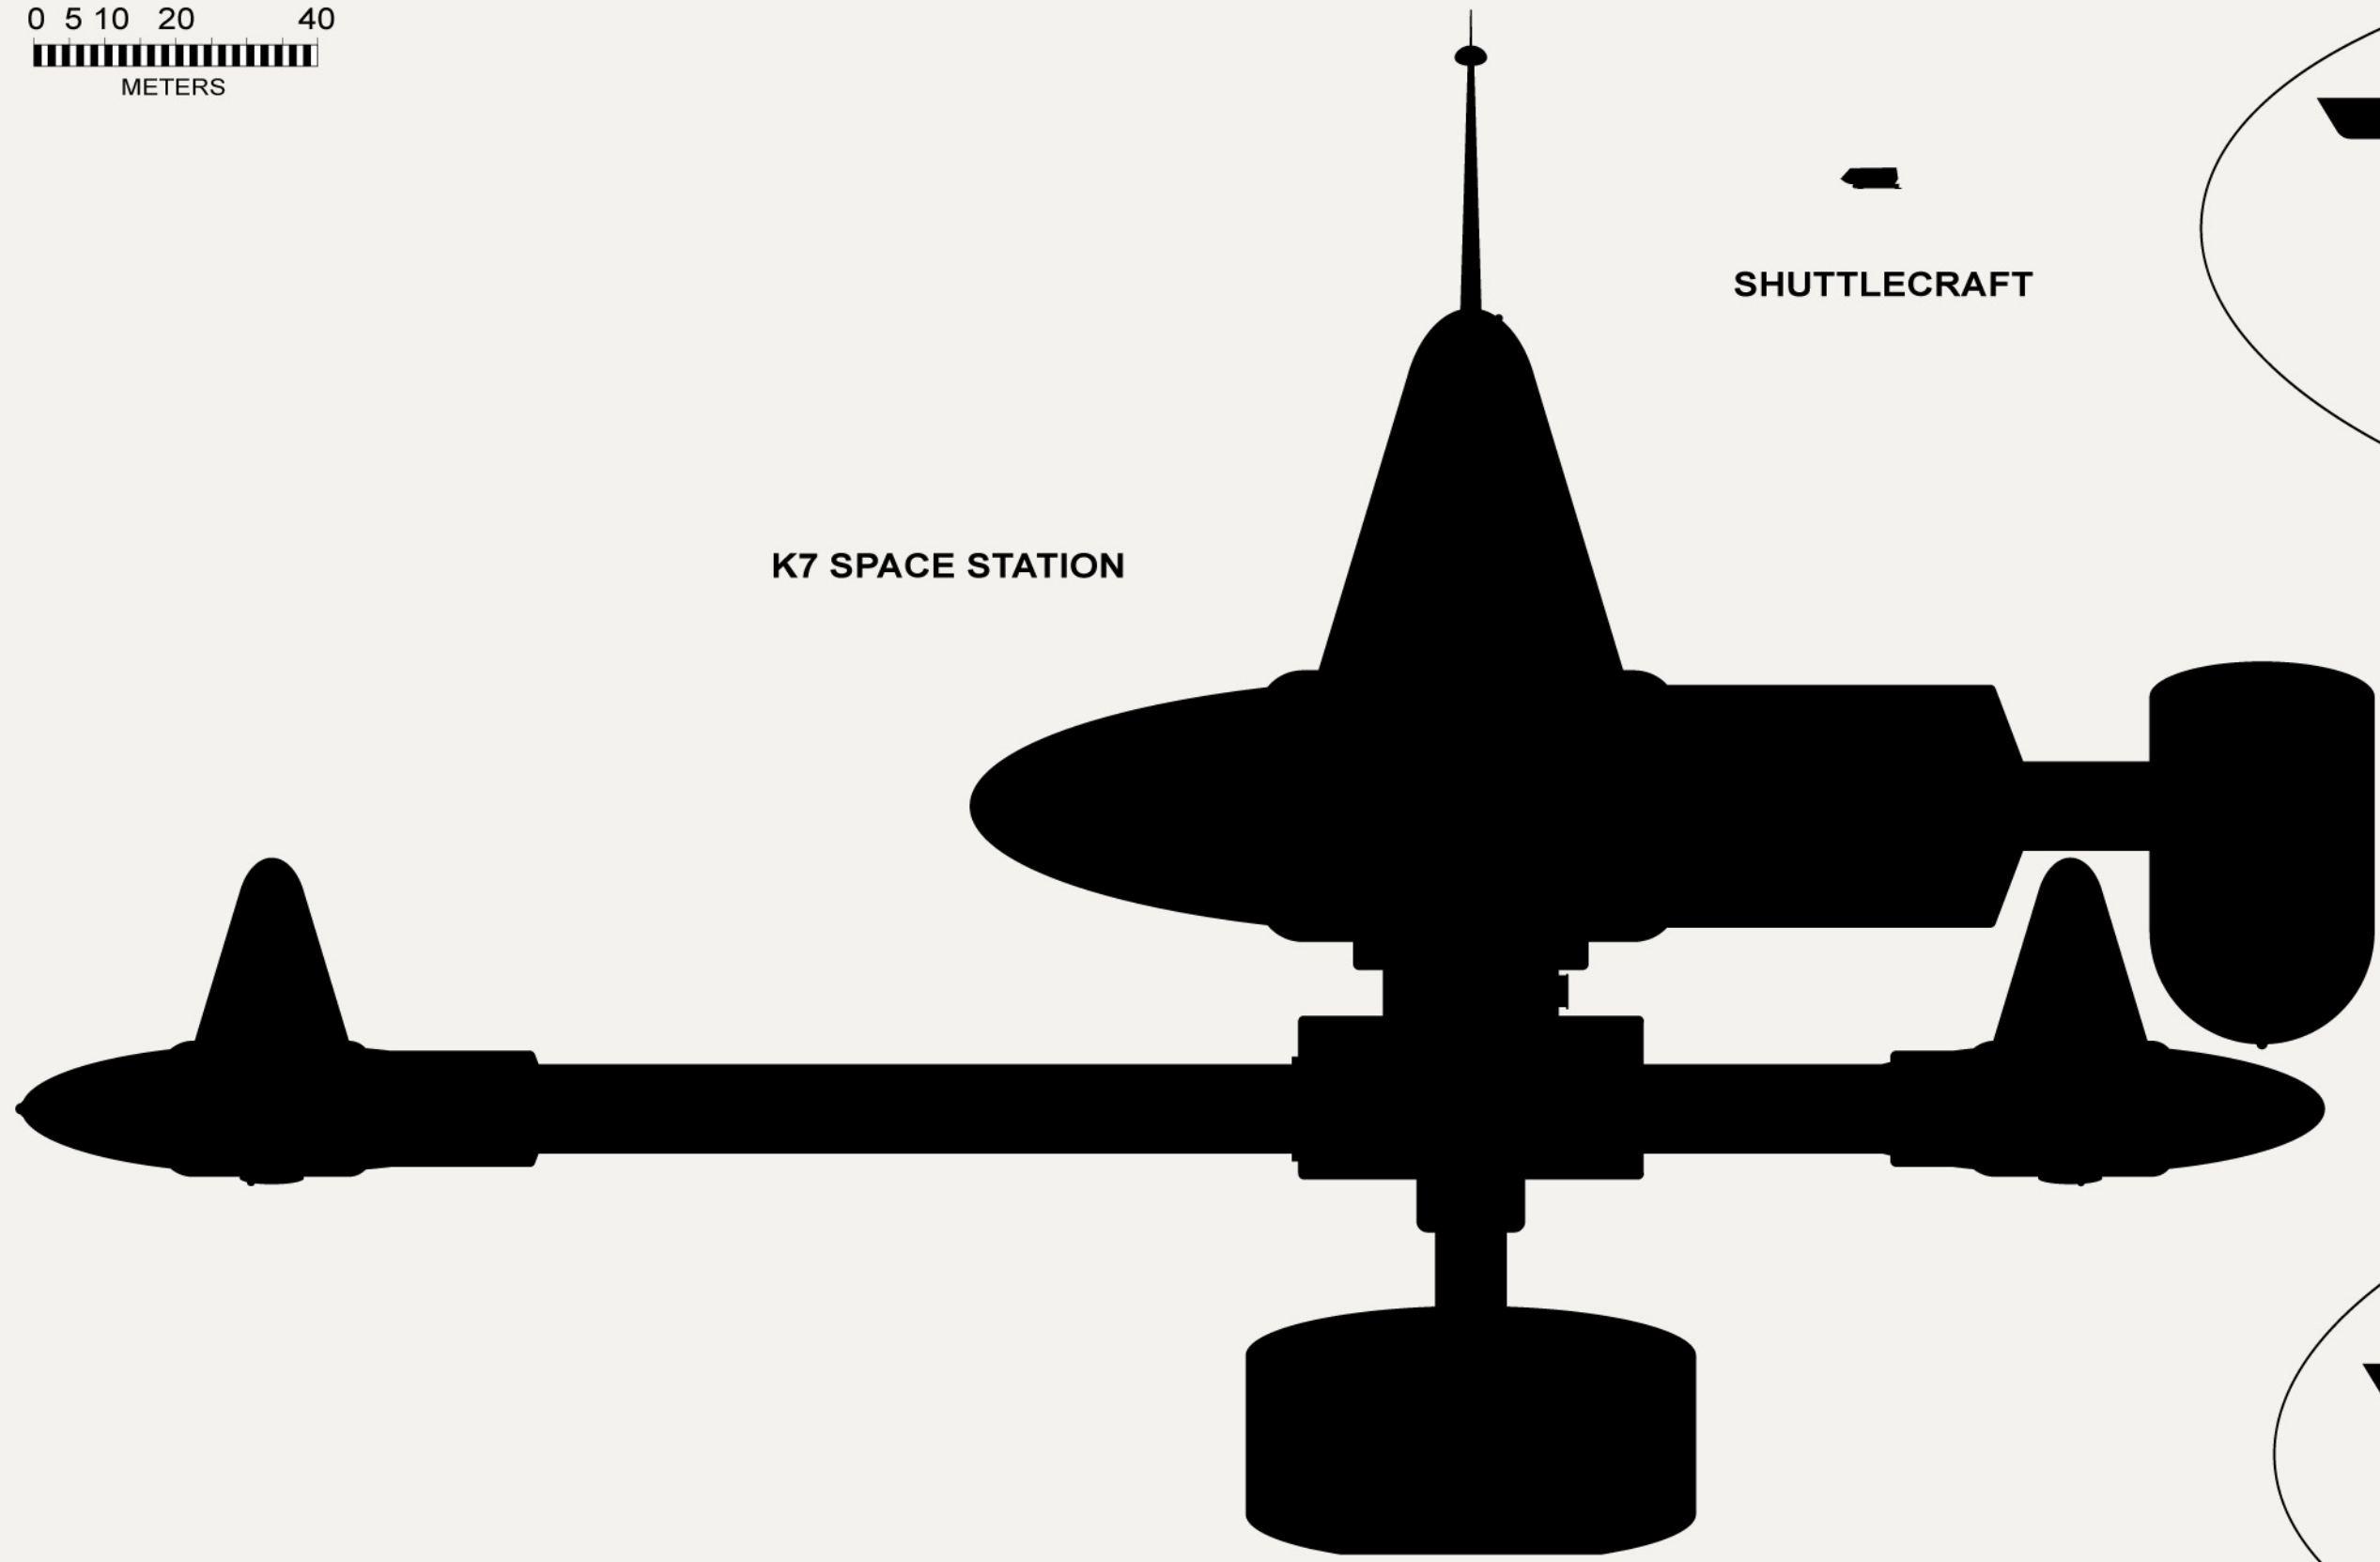

0 5 10 20 40

METERS

K7 SPACE STATION

SHUTTLECRAFT

PACIFIC THRU-DECK CARRIER

SPACE SHUTTLE

LOKNAR FRIGATE

RANGER DESTROYER

NELSON SCOUT