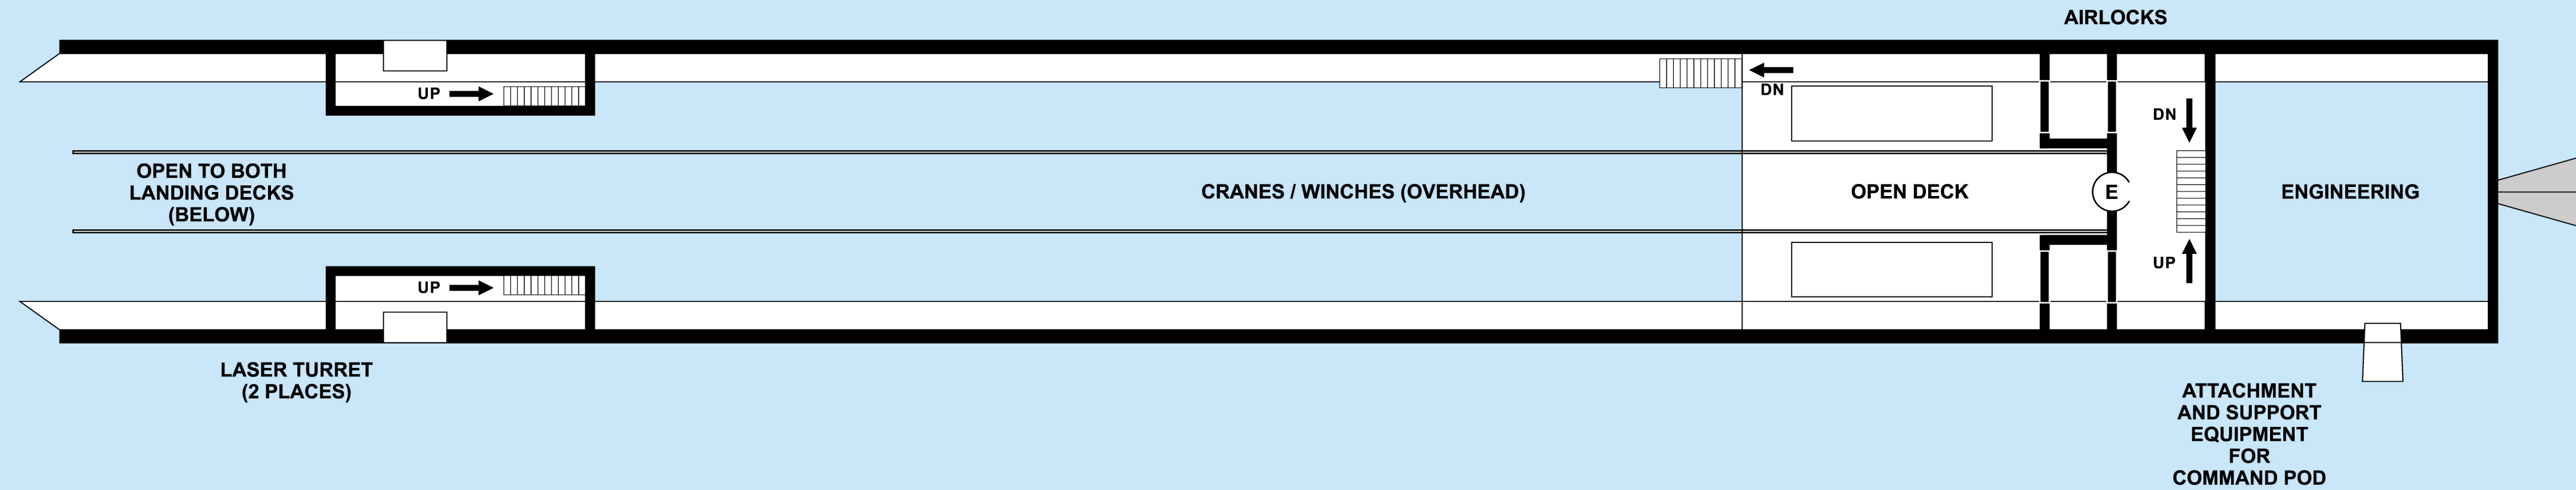

HAN SOLO'S FREIGHTER
for THE FORCE AWAKENS
(based on a painting by Thom Tenery)

DRAWN BY: Jim Botaitis

0 1 2 3 4 5 6 7 8 9 10 20

PAGE 17 of 18

Scale in meters

1/270 scale if printed at 13" x 28.5"

COPYRIGHT 2019 - DISNEY FILMS, LUCASFILMS, etc.

DECK 8: OVERHEAD CRANE AND WINCH