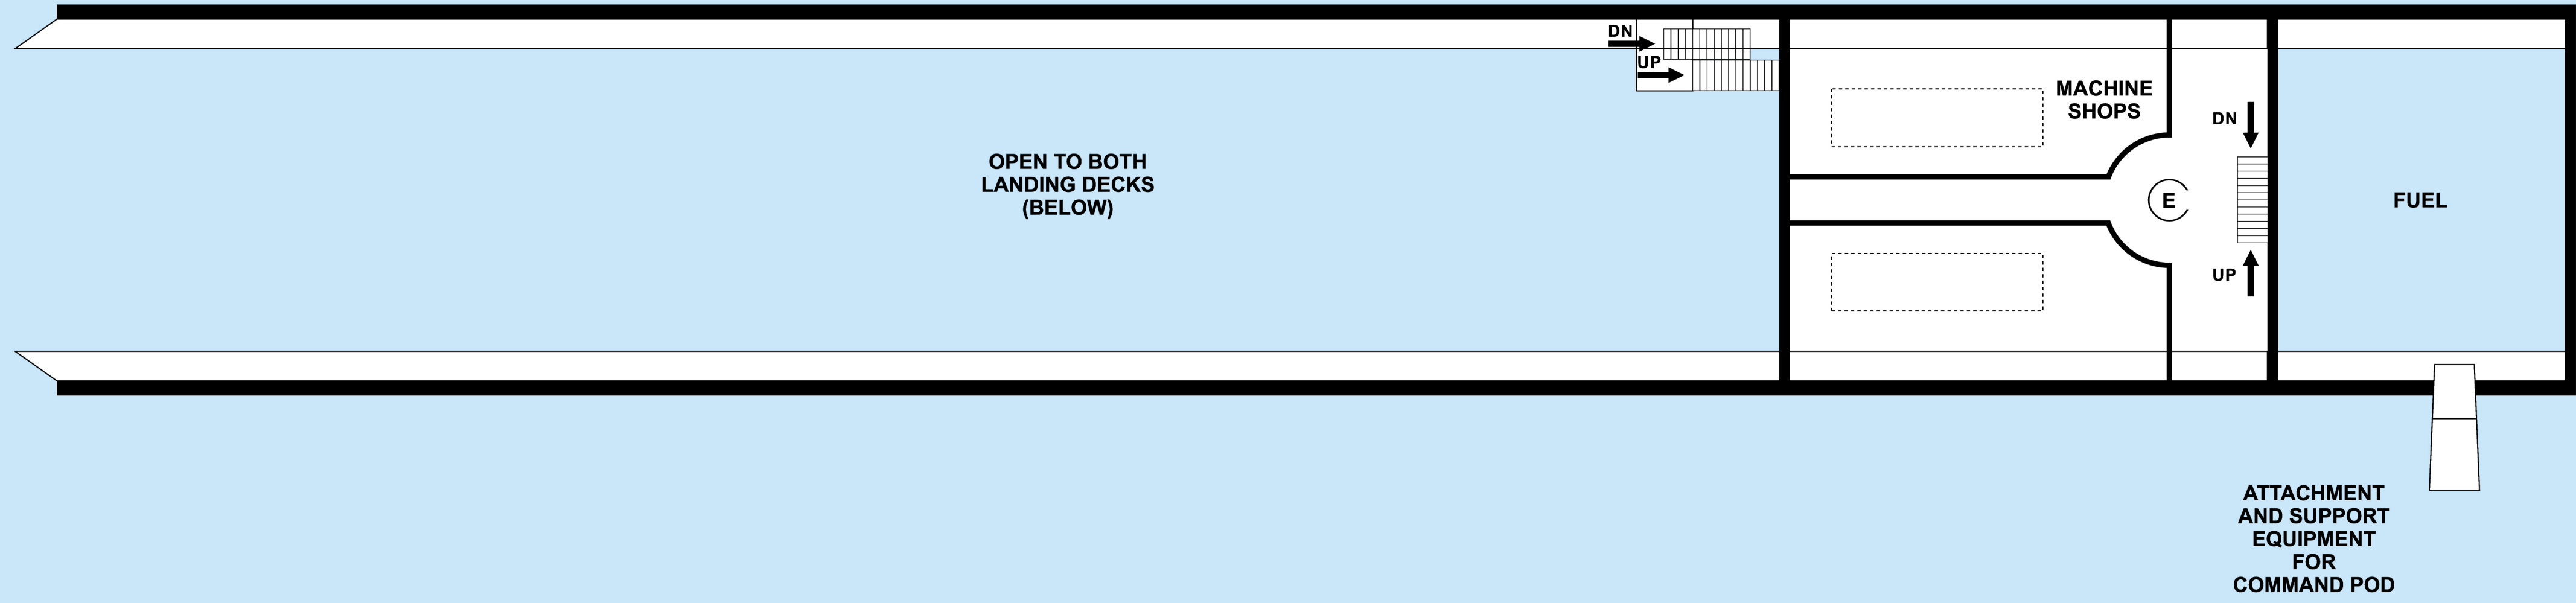

HAN SOLO'S FREIGHTER
for THE FORCE AWAKENS
(based on a painting by Thom Tenery)

DECK 7: HANGAR BAY