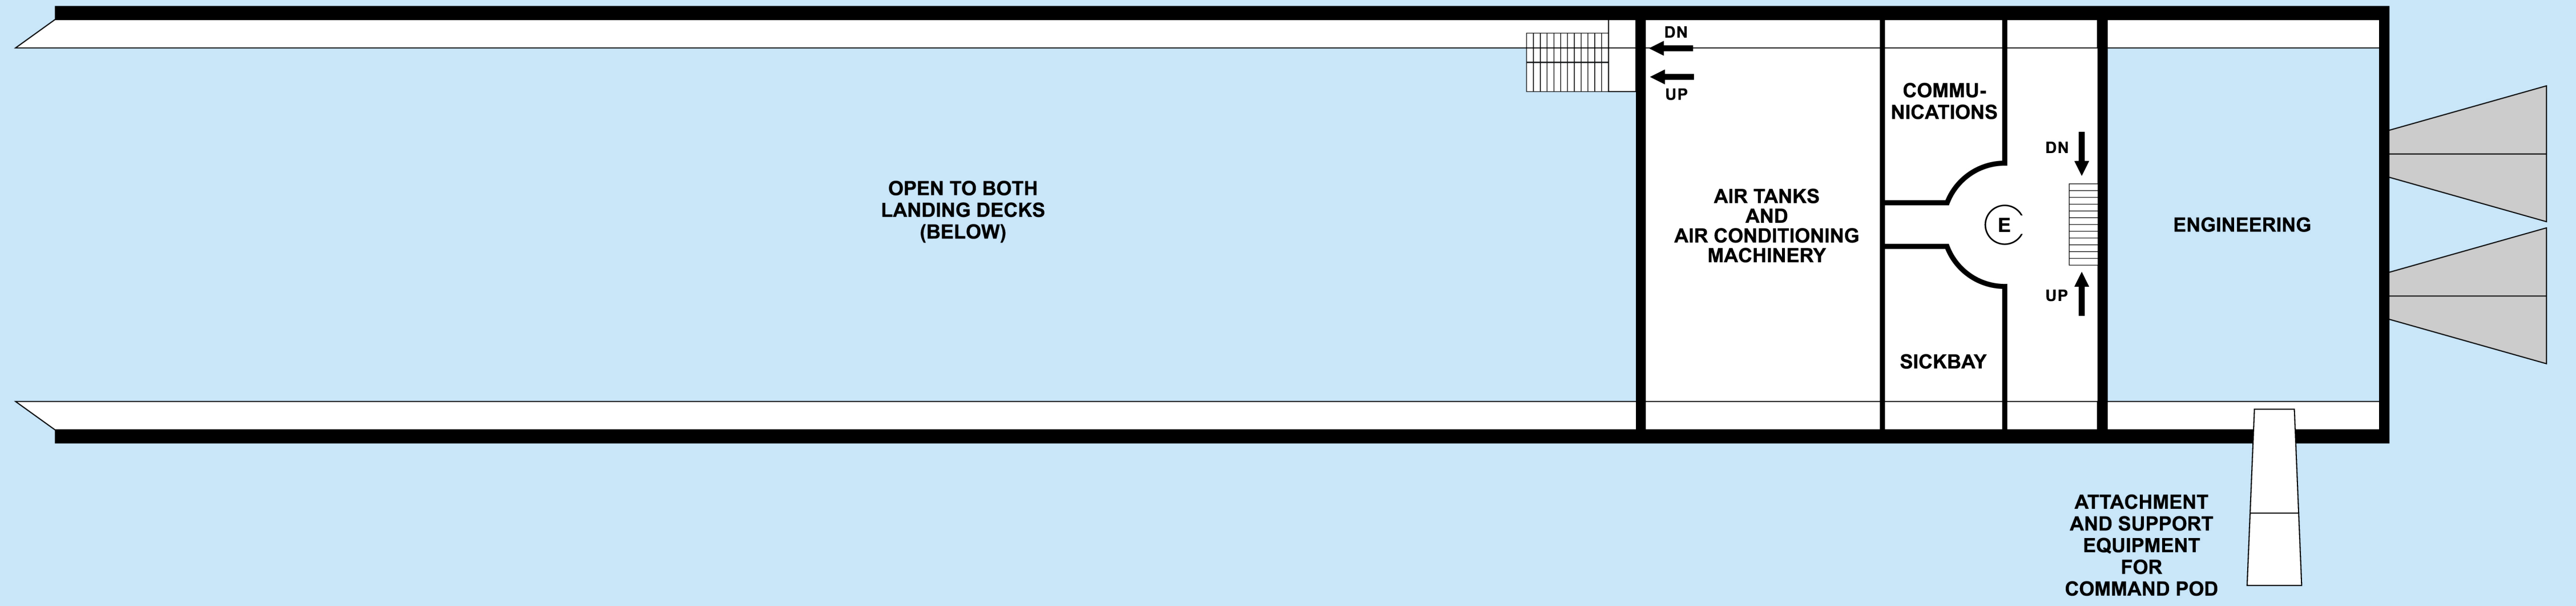

HAN SOLO'S FREIGHTER
for THE FORCE AWAKENS
(based on a painting by Thom Tenery)

DRAWN BY: Jim Botaitis

0 1 2 3 4 5 6 7 8 9 10 20

PAGE 15 of 18

Scale in meters

1/270 scale if printed at 13" x 28.5"

COPYRIGHT 2019 - DISNEY FILMS, LUCASFILMS, etc.

DECK 6: HANGAR BAY