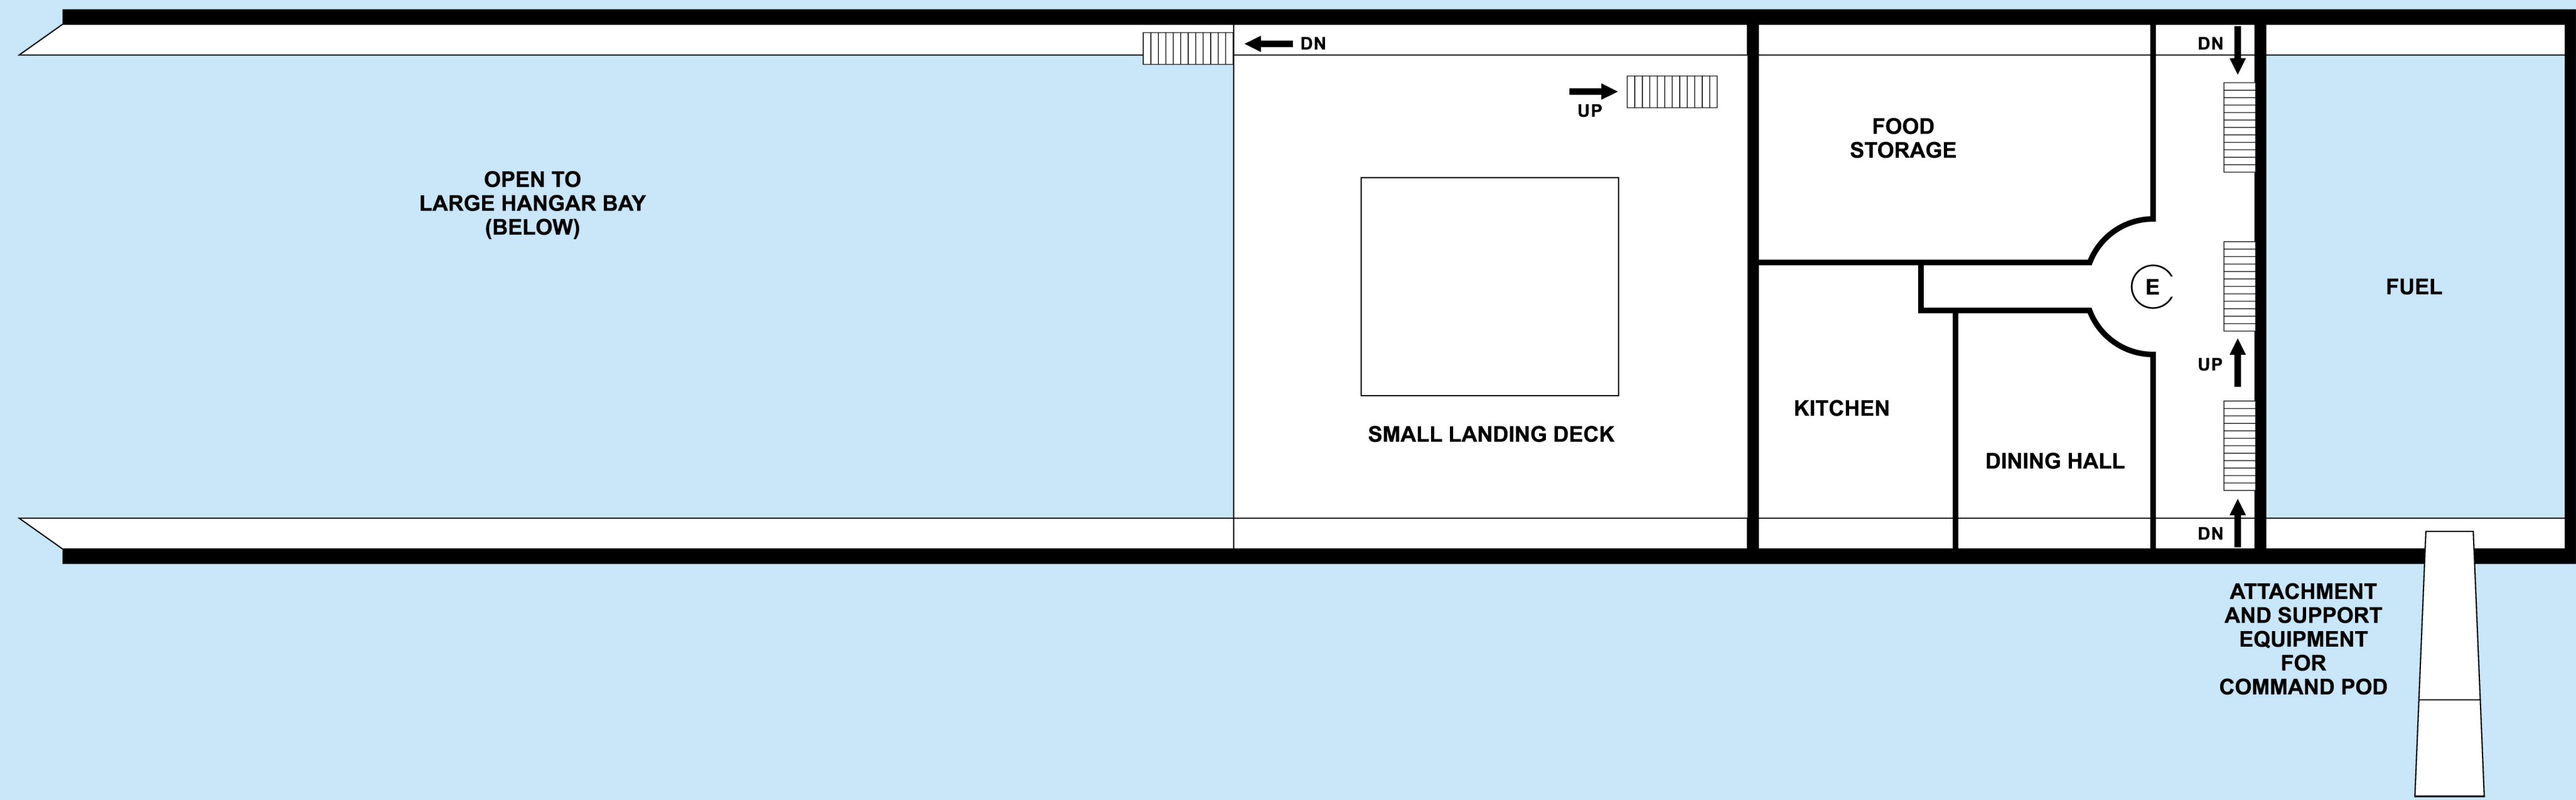

**HAN SOLO'S FREIGHTER**  
**for THE FORCE AWAKENS**  
(based on a painting by Thom Tenery)

**DECK 5: HANGAR BAY, LANDING DECK**