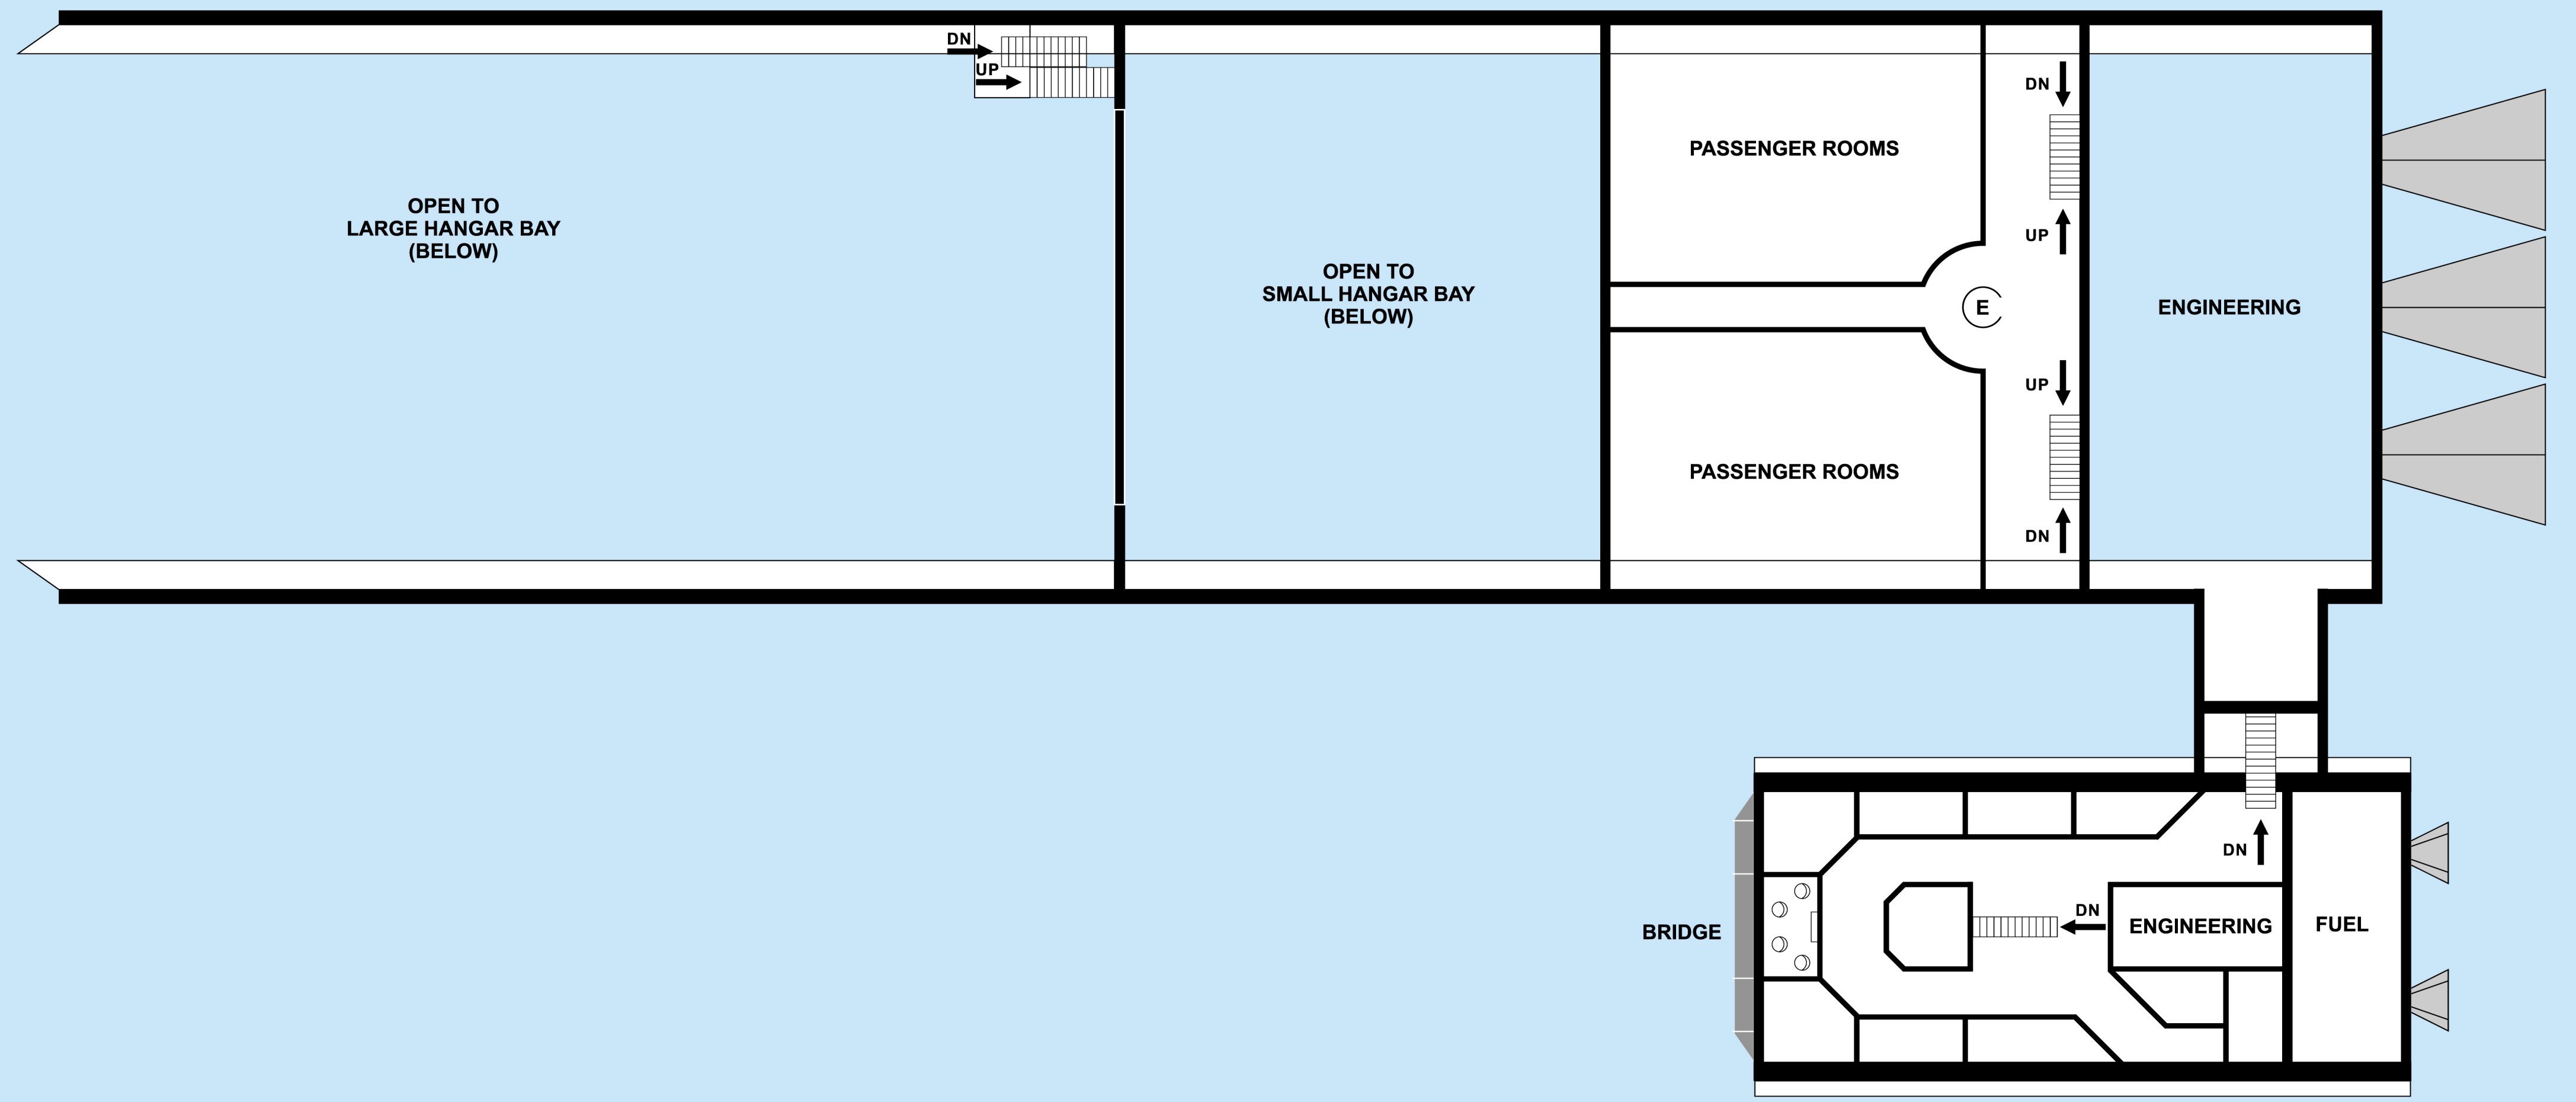

HAN SOLO'S FREIGHTER
for THE FORCE AWAKENS
 (based on a painting by Thom Tenery)

DRAWN BY: Jim Botaitis	0 1 2 3 4 5 6 7 8 9 10 20
PAGE 13 of 18	Scale in meters
1/270 scale if printed at 13" x 28.5"	COPYRIGHT 2019 - DISNEY FILMS, LUCASFILMS, etc.

DECK 4: HANGAR BAY