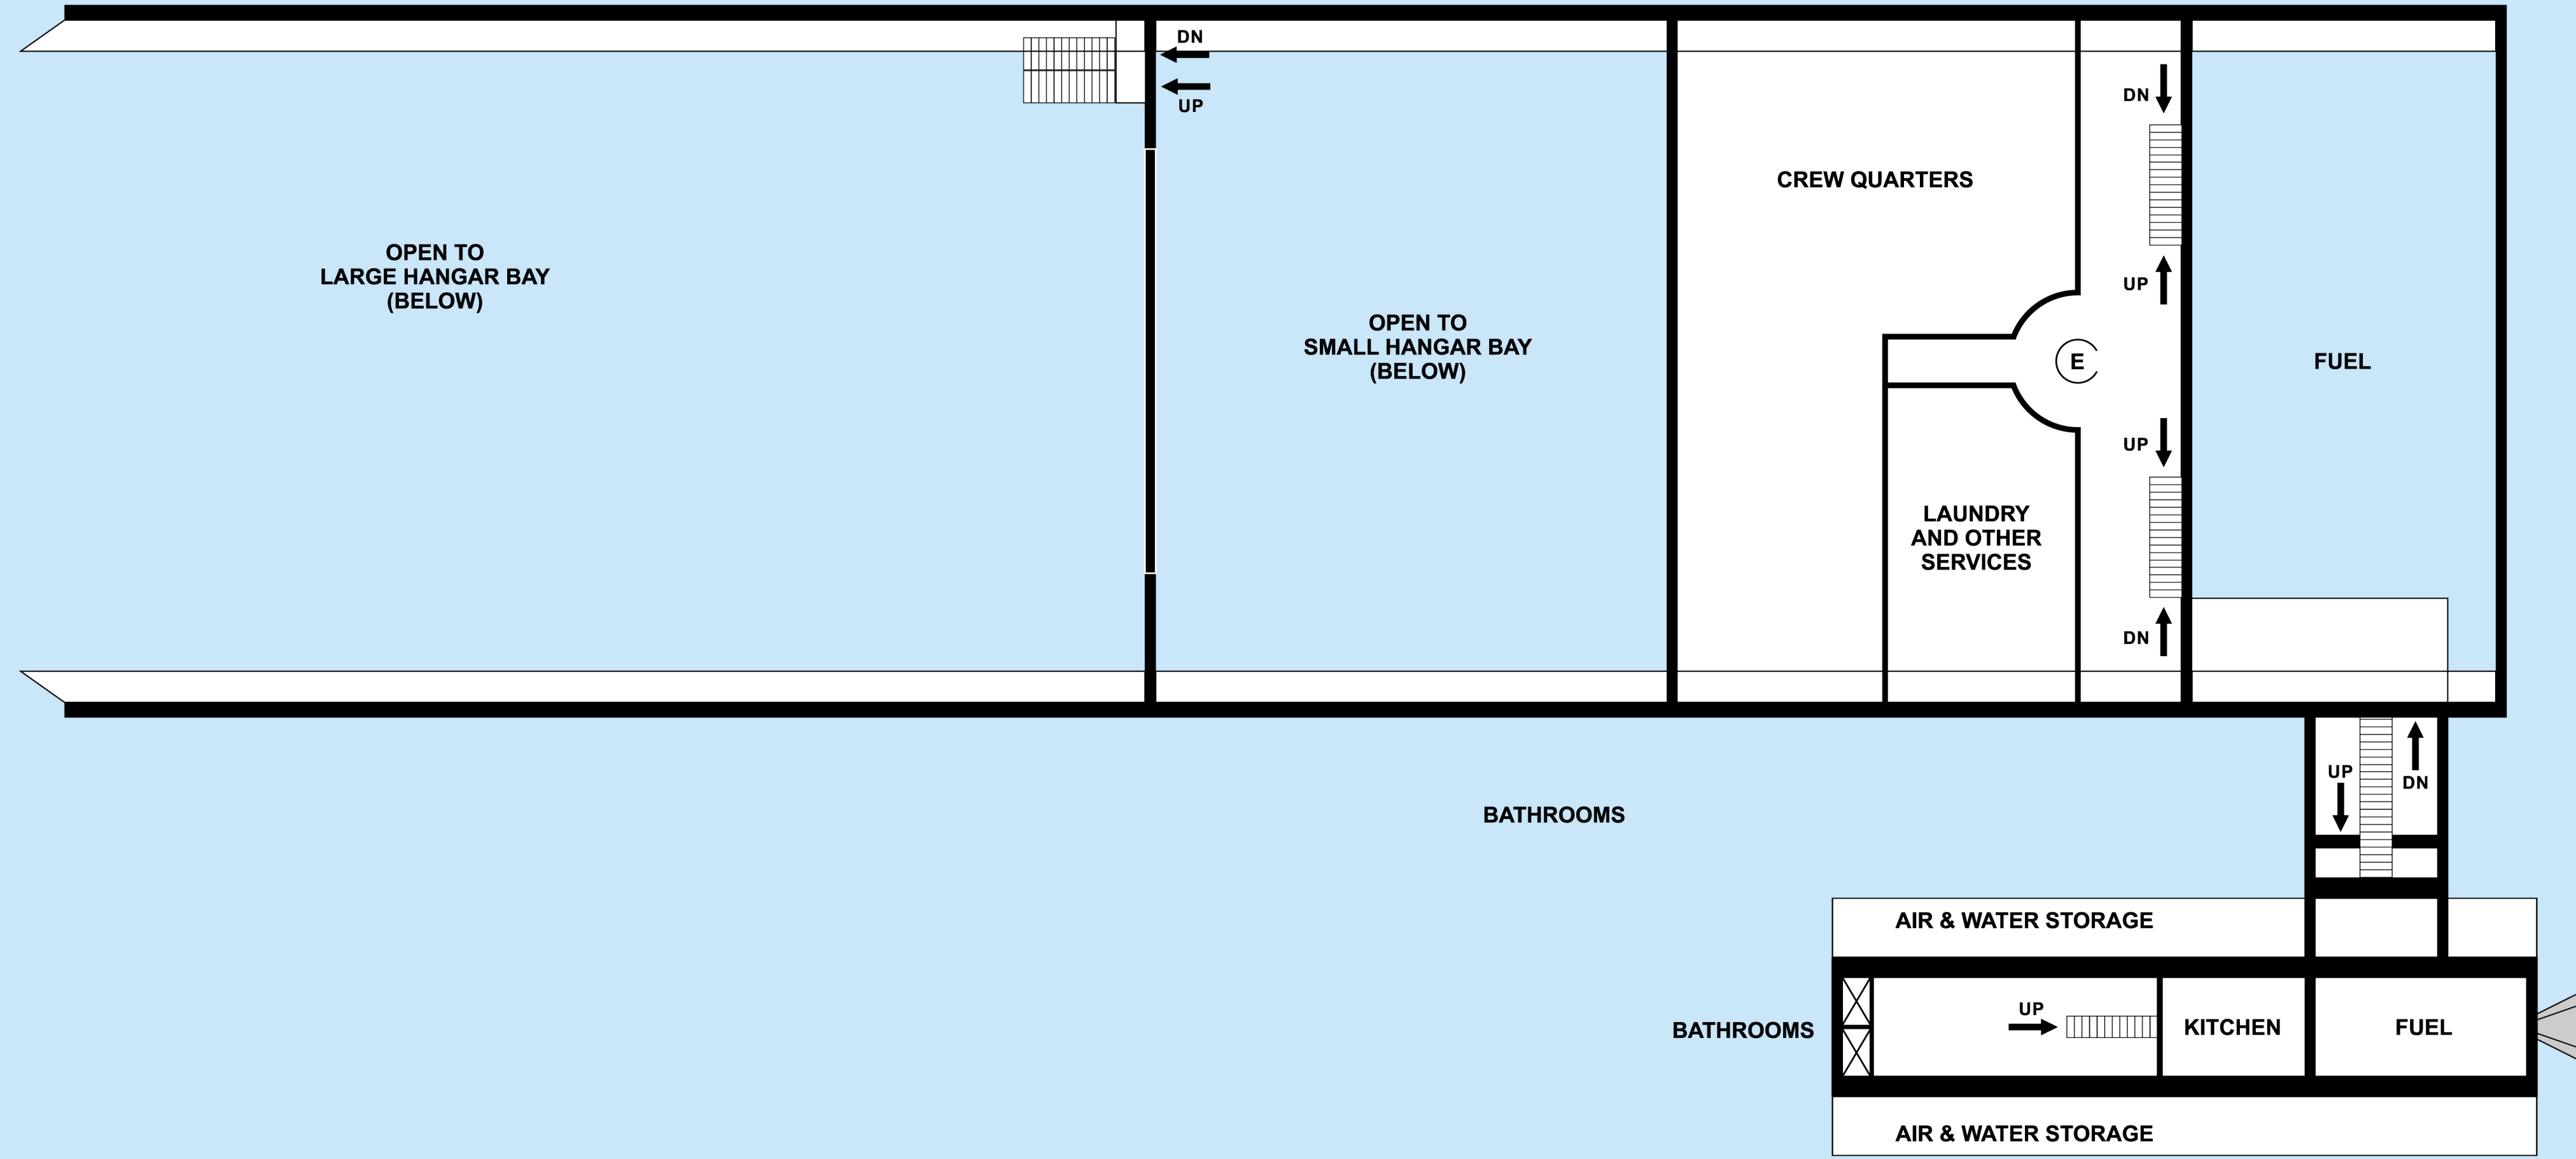

HAN SOLO'S FREIGHTER
for THE FORCE AWAKENS
 (based on a painting by Thom Tenery)

DRAWN BY: Jim Botaitis	0 1 2 3 4 5 6 7 8 9 10 20
PAGE 12 of 18	Scale in meters
1/270 scale if printed at 13" x 28.5"	COPYRIGHT 2019 - DISNEY FILMS, LUCASFILMS, etc.

DECK 3: HANGAR BAY