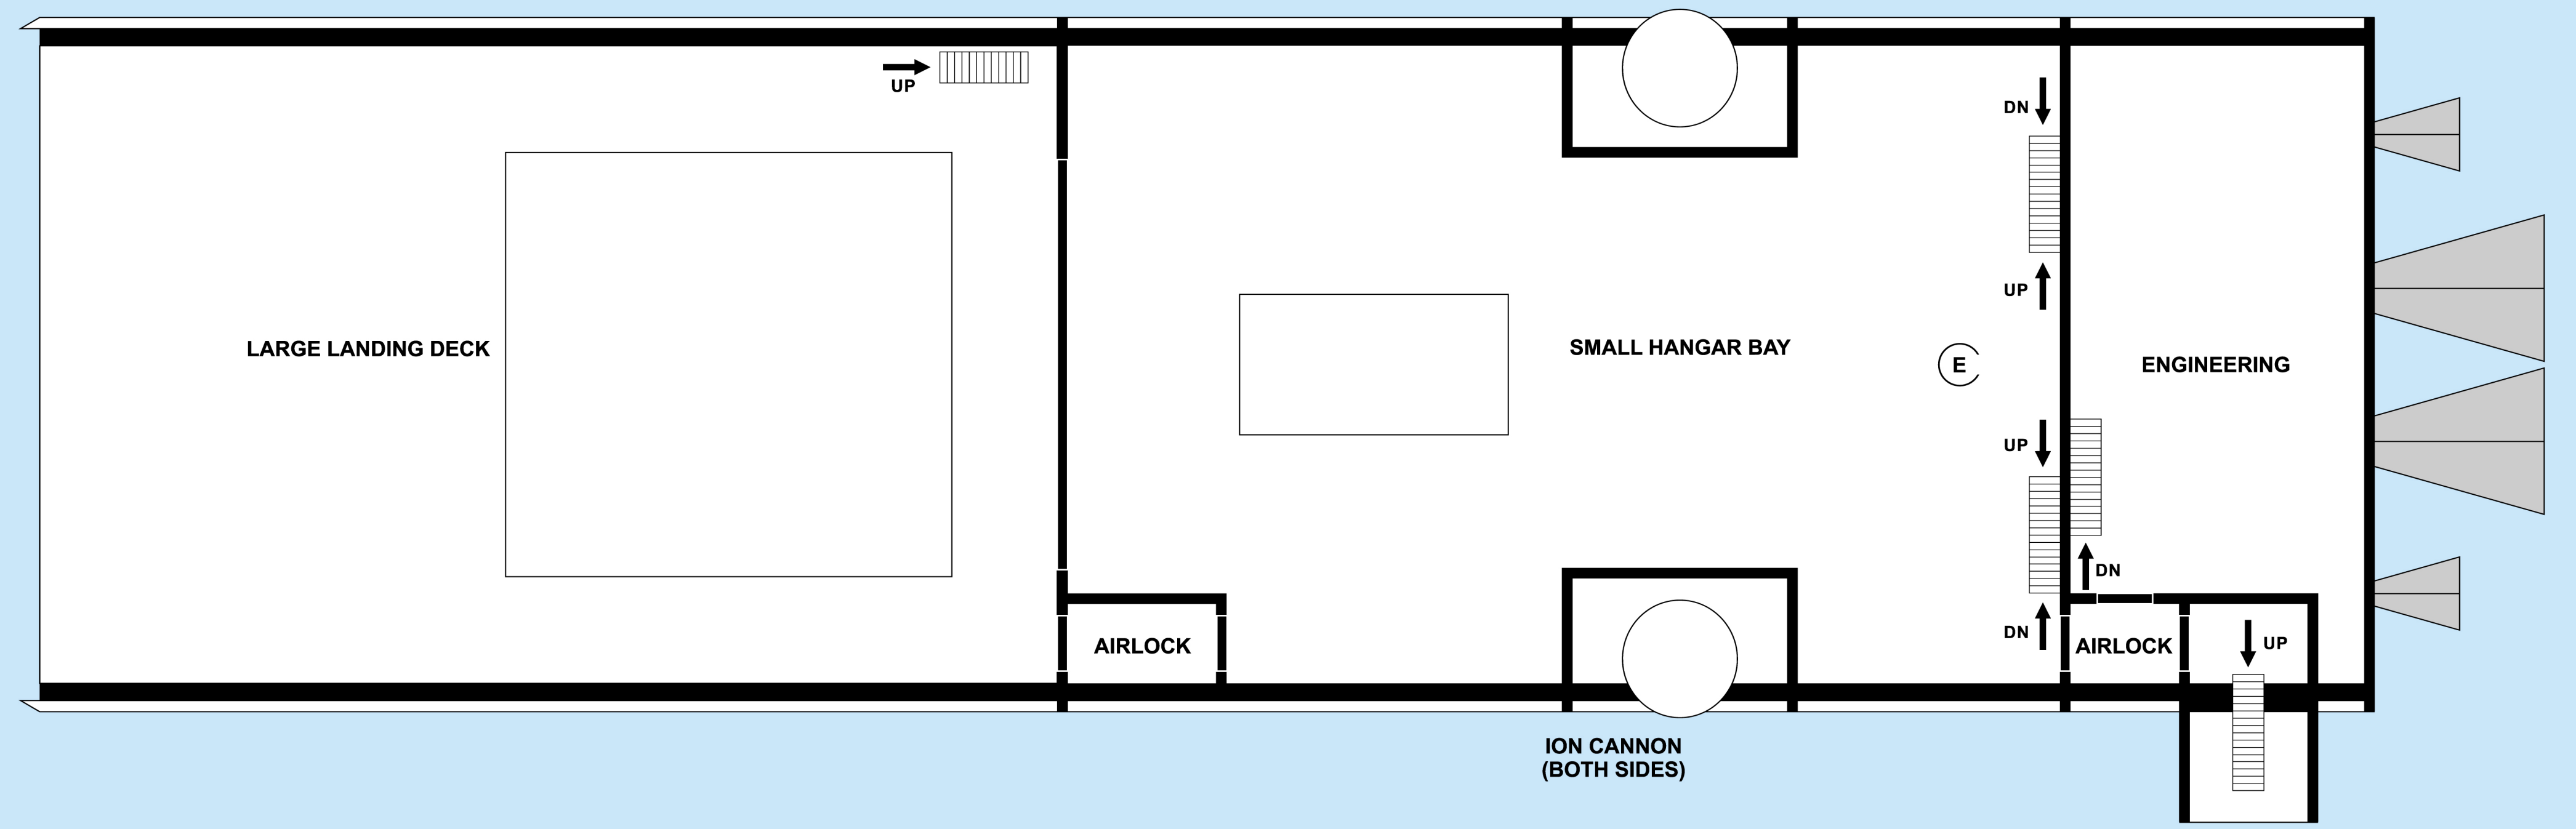

**HAN SOLO'S FREIGHTER**  
**for THE FORCE AWAKENS**  
(based on a painting by Thom Tenery)

DRAWN BY: Jim Botaitis	0 1 2 3 4 5 6 7 8 9 10 20
PAGE 11 of 18	Scale in meters
1/270 scale if printed at 13" x 28.5"	COPYRIGHT 2019 - DISNEY FILMS, LUCASFILMS, etc.

**DECK 2: LANDING DECK, HANGAR BAY**