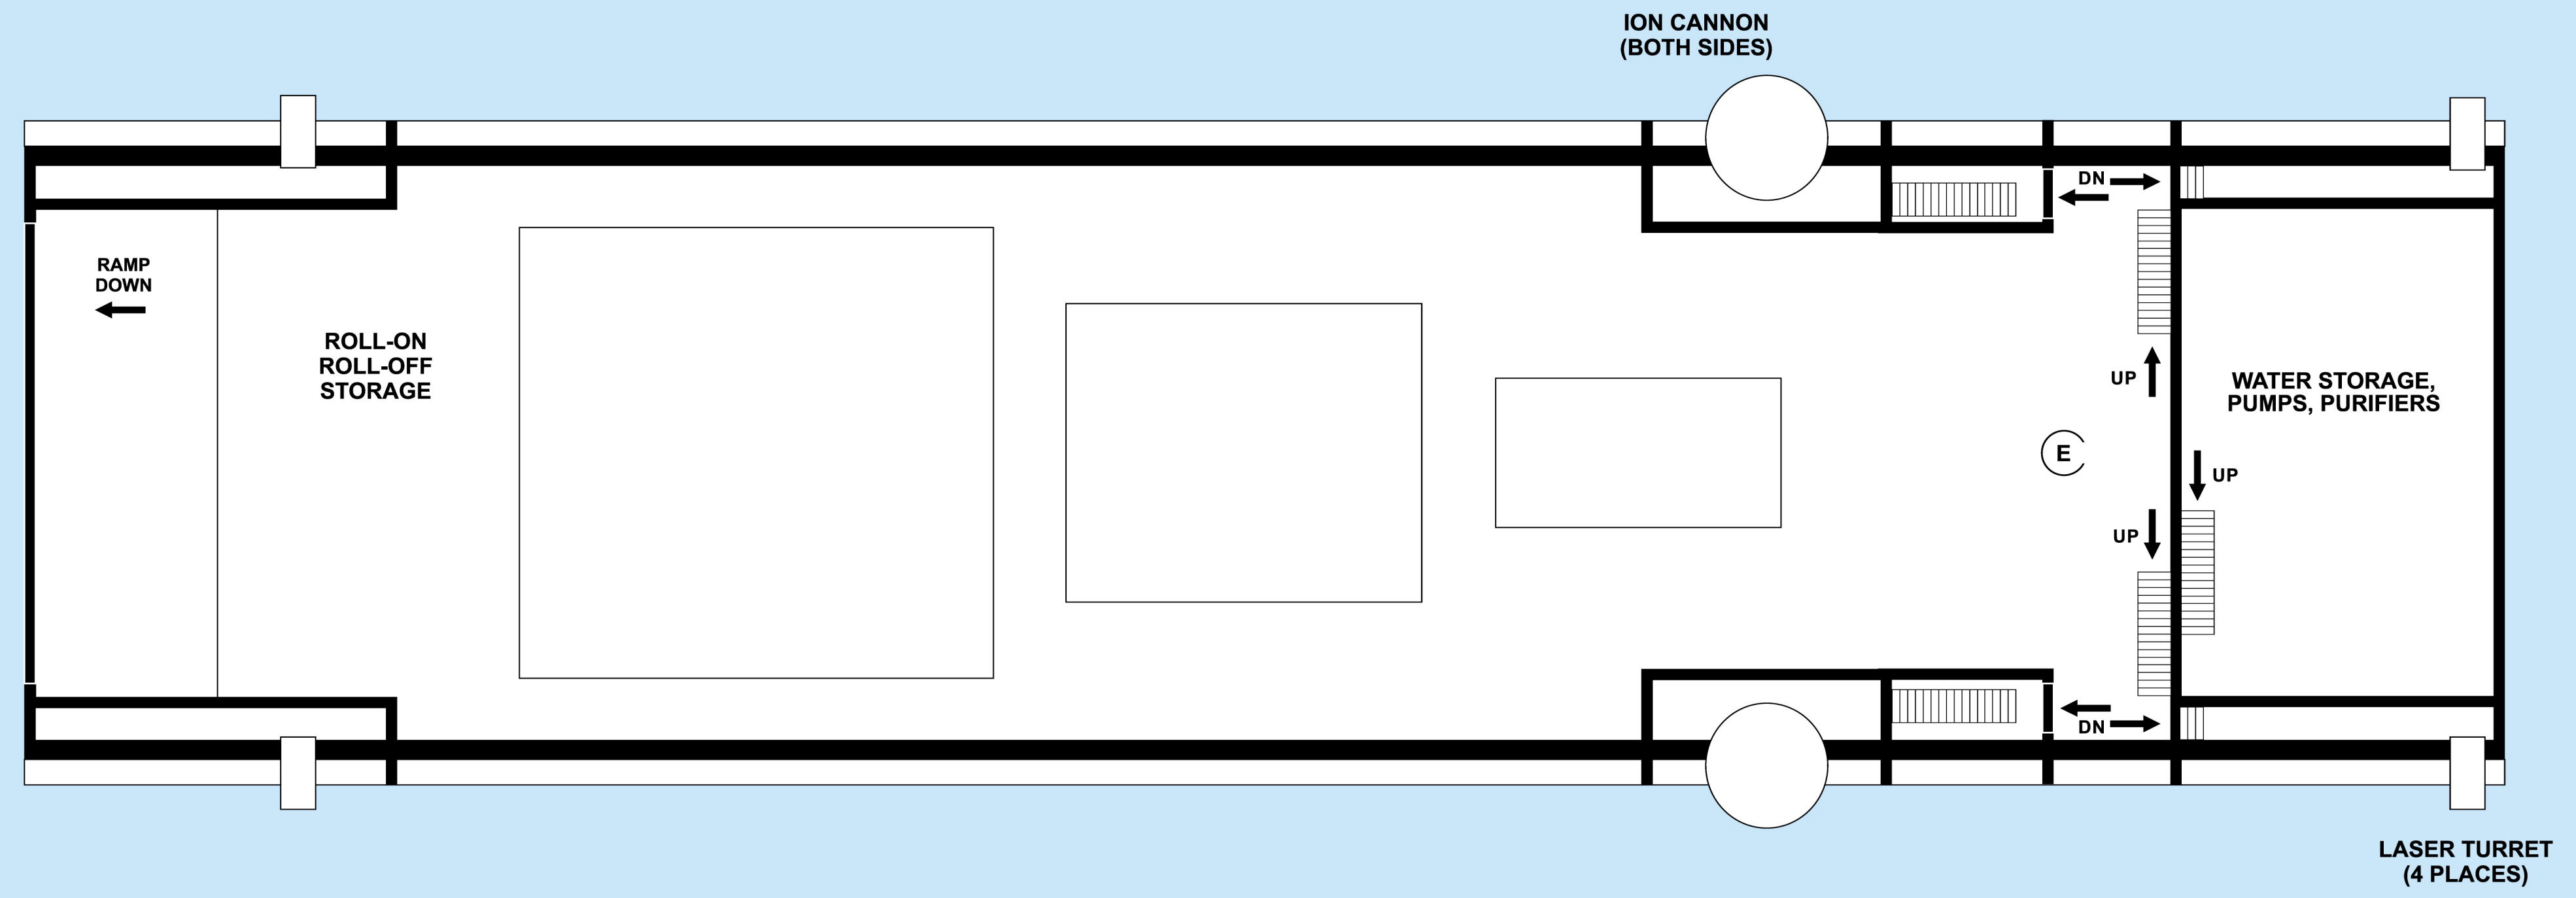

**HAN SOLO'S FREIGHTER**  
**for THE FORCE AWAKENS**  
(based on a painting by Thom Tenery)

**DECK 1: ROLL-ON / ROLL-OFF STORAGE**