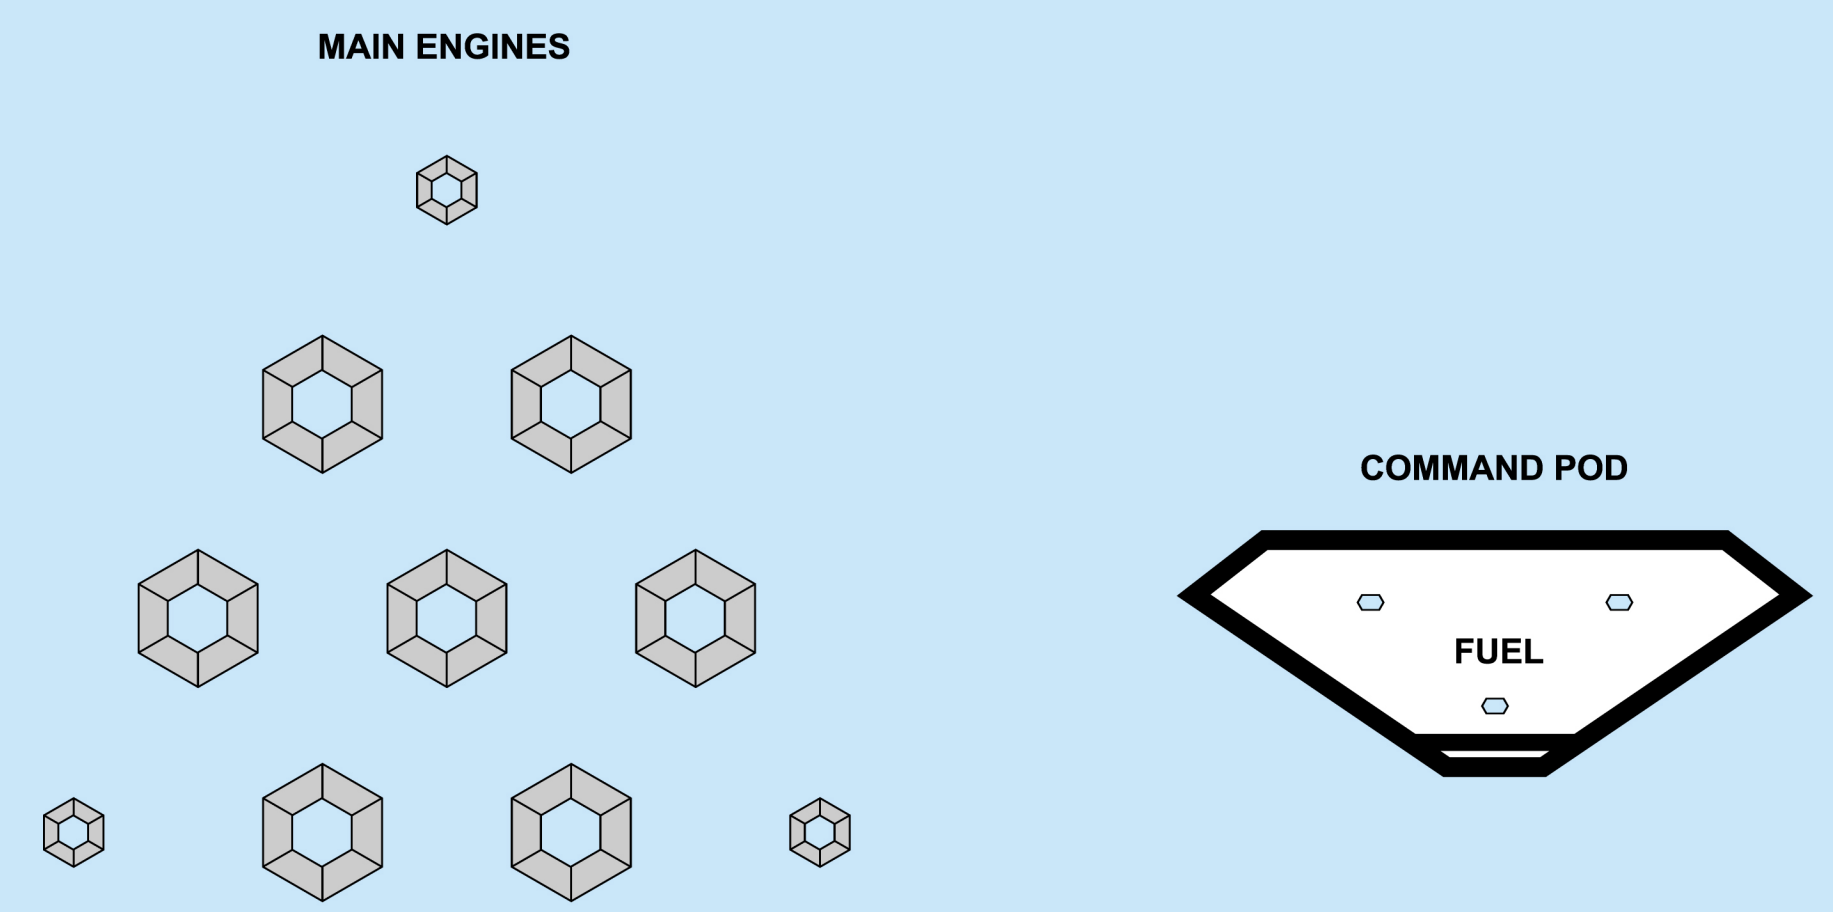

HAN SOLO'S FREIGHTER
for THE FORCE AWAKENS
 (based on a painting by Thom Tenery)

R - R

- DECK 9
- DECK 8
- DECK 7
- DECK 6
- DECK 5
- DECK 4
- DECK 3
- DECK 2
- DECK 1
- DECK 0

S - S

CROSS-SECTIONAL VIEWS