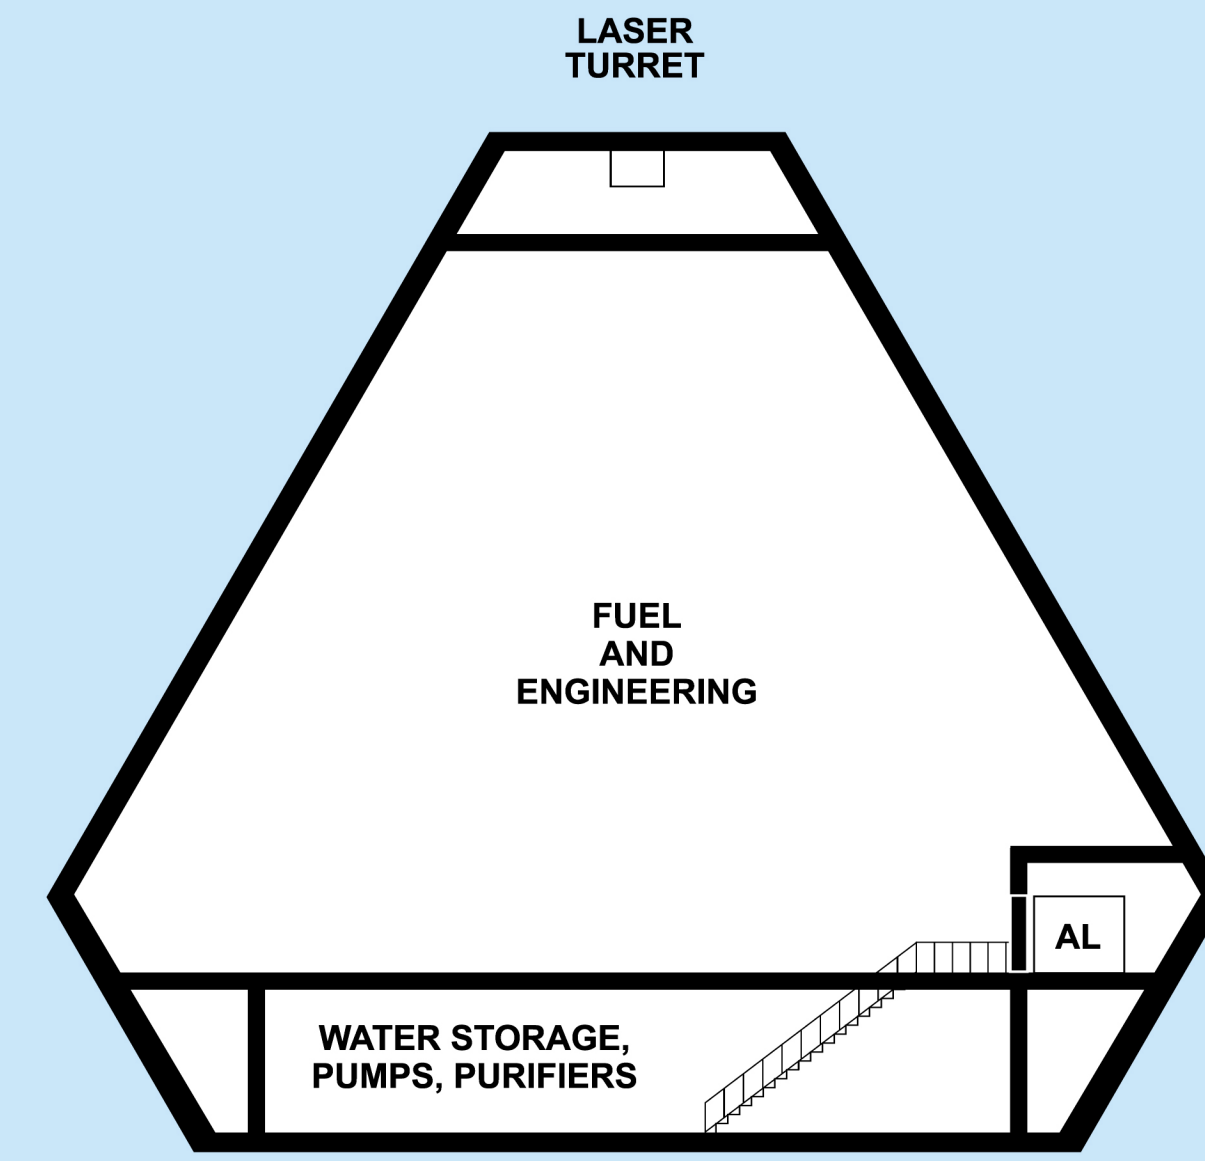

HAN SOLO'S FREIGHTER
for THE FORCE AWAKENS
 (based on a painting by Thom Tenery)

DRAWN BY: Jim Botaitis	0 1 2 3 4 5 6 7 8 9 10 20
PAGE 7 of 18	Scale in meters
1/270 scale if printed at 13" x 28.5"	COPYRIGHT 2019 - DISNEY FILMS, LUCASFILMS, etc.

P - P

- DECK 9
- DECK 8
- DECK 7
- DECK 6
- DECK 5
- DECK 4
- DECK 3
- DECK 2
- DECK 1
- DECK 0

Q - Q

CROSS-SECTIONAL VIEWS