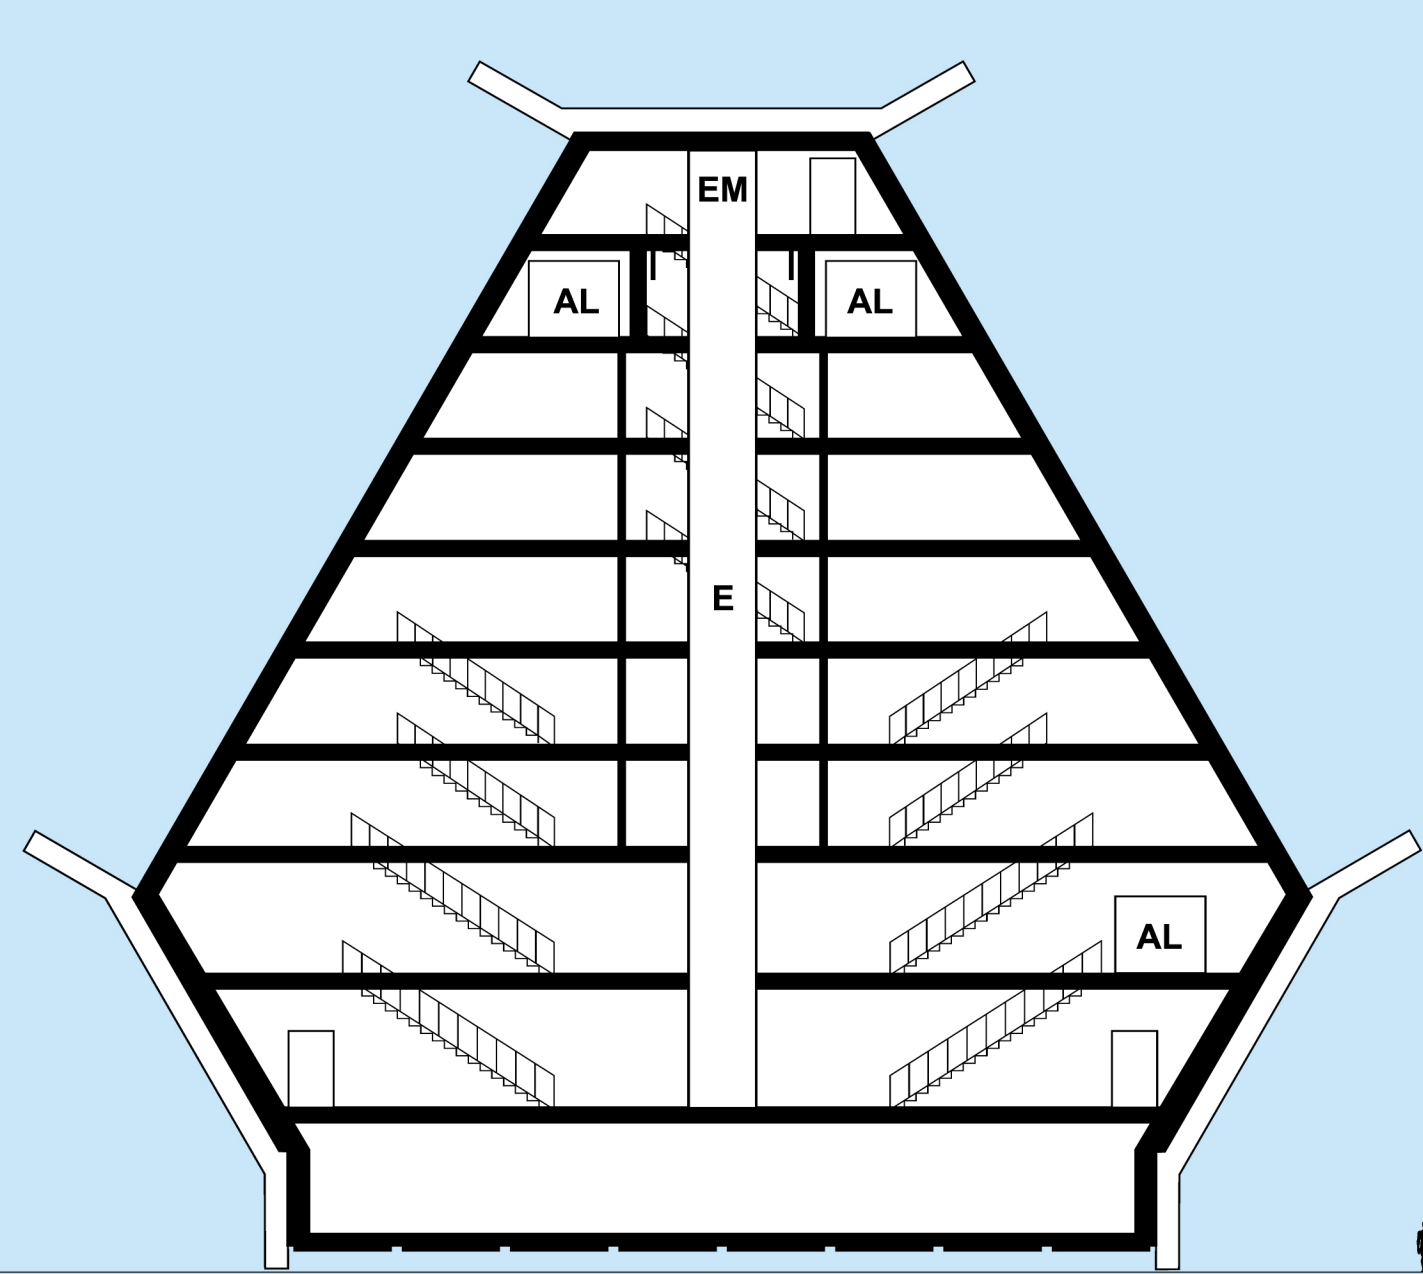

HAN SOLO'S FREIGHTER
for THE FORCE AWAKENS
 (based on a painting by Thom Tenery)

DRAWN BY: Jim Botaitis	0 1 2 3 4 5 6 7 8 9 10 20
PAGE 7 of 18	Scale in meters
1/270 scale if printed at 13" x 28.5"	COPYRIGHT 2019 - DISNEY FILMS, LUCASFILMS, etc.

P - P

- DECK 9
- DECK 8
- DECK 7
- DECK 6
- DECK 5
- DECK 4
- DECK 3
- DECK 2
- DECK 1
- DECK 0

Q - Q

CROSS-SECTIONAL VIEWS