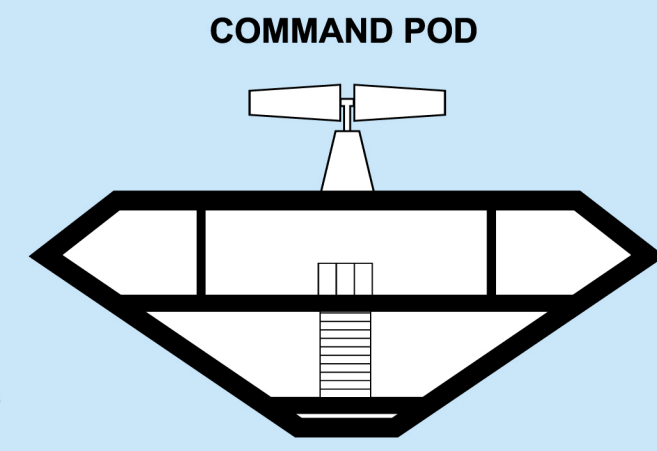

HAN SOLO'S FREIGHTER
for THE FORCE AWAKENS
 (based on a painting by Thom Tenery)

DRAWN BY: Jim Botaitis	0 1 2 3 4 5 6 7 8 9 10 20
PAGE 7 of 18	Scale in meters
1/270 scale if printed at 13" x 28.5"	COPYRIGHT 2019 - DISNEY FILMS, LUCASFILMS, etc.

P - P

- DECK 9
- DECK 8
- DECK 7
- DECK 6
- DECK 5
- DECK 4
- DECK 3
- DECK 2
- DECK 1
- DECK 0

Q - Q

CROSS-SECTIONAL VIEWS