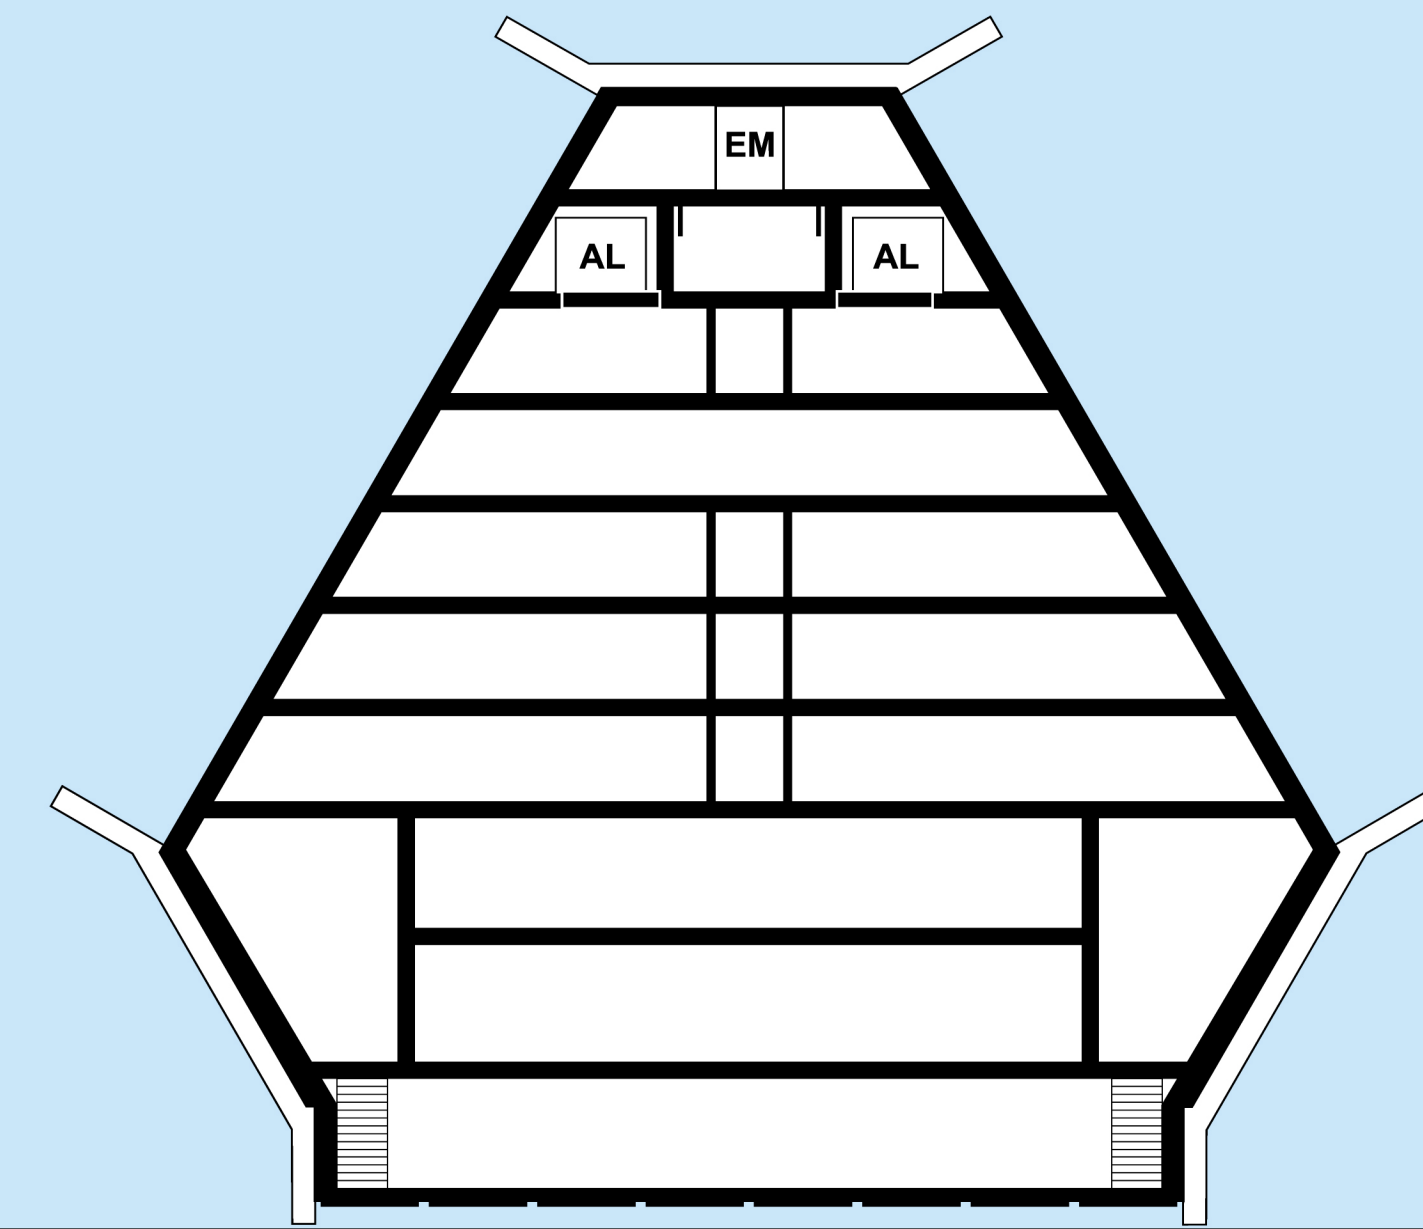

HAN SOLO'S FREIGHTER
for THE FORCE AWAKENS
 (based on a painting by Thom Tenery)

DRAWN BY: Jim Botaitis

0 1 2 3 4 5 6 7 8 9 10 20

PAGE 6 of 18

Scale in meters

1/270 scale if printed at 13" x 28.5"

COPYRIGHT 2019 - DISNEY FILMS, LUCASFILMS, etc.

N - N

SENSOR
MAST

- DECK 9
- DECK 8
- DECK 7
- DECK 6
- DECK 5
- DECK 4
- DECK 3
- DECK 2
- DECK 1
- DECK 0

O - O

COMMAND POD

SENSOR
MAST

CROSS-SECTIONAL VIEWS