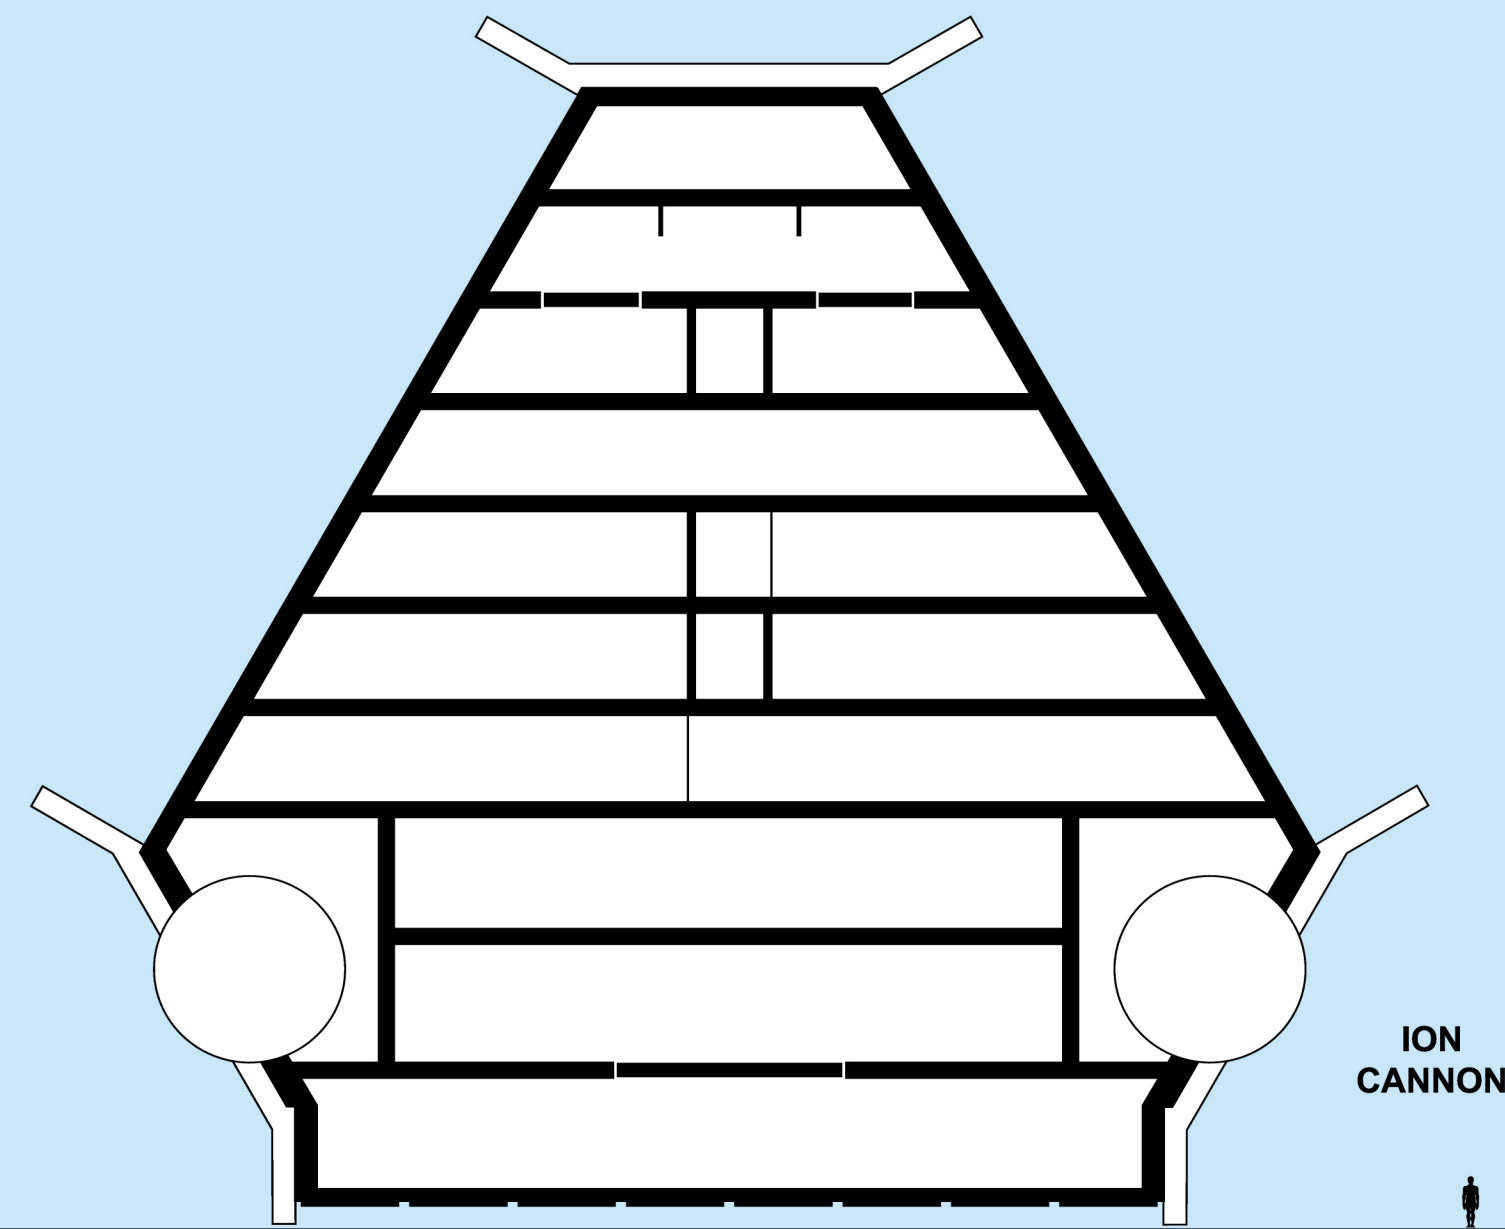

HAN SOLO'S FREIGHTER
for THE FORCE AWAKENS
 (based on a painting by Thom Tenery)

DRAWN BY: Jim Botaitis

0 1 2 3 4 5 6 7 8 9 10 20

PAGE 6 of 18

Scale in meters

1/270 scale if printed at 13" x 28.5"

COPYRIGHT 2019 - DISNEY FILMS, LUCASFILMS, etc.

N - N

SENSOR
MAST

- DECK 9
- DECK 8
- DECK 7
- DECK 6
- DECK 5
- DECK 4
- DECK 3
- DECK 2
- DECK 1
- DECK 0

O - O

COMMAND POD

SENSOR
MAST

CROSS-SECTIONAL VIEWS