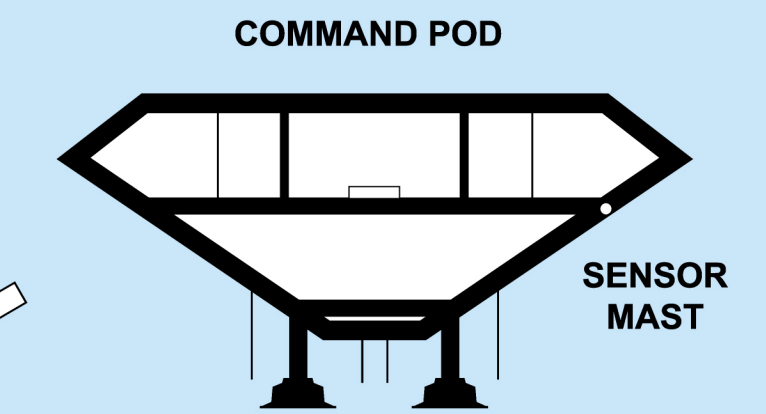

HAN SOLO'S FREIGHTER
for THE FORCE AWAKENS
 (based on a painting by Thom Tenery)

DRAWN BY: Jim Botaitis

0 1 2 3 4 5 6 7 8 9 10 20

PAGE 6 of 18

Scale in meters

1/270 scale if printed at 13" x 28.5"

COPYRIGHT 2019 - DISNEY FILMS, LUCASFILMS, etc.

N - N

SENSOR
MAST

- DECK 9
- DECK 8
- DECK 7
- DECK 6
- DECK 5
- DECK 4
- DECK 3
- DECK 2
- DECK 1
- DECK 0

O - O

COMMAND POD

SENSOR
MAST

CROSS-SECTIONAL VIEWS