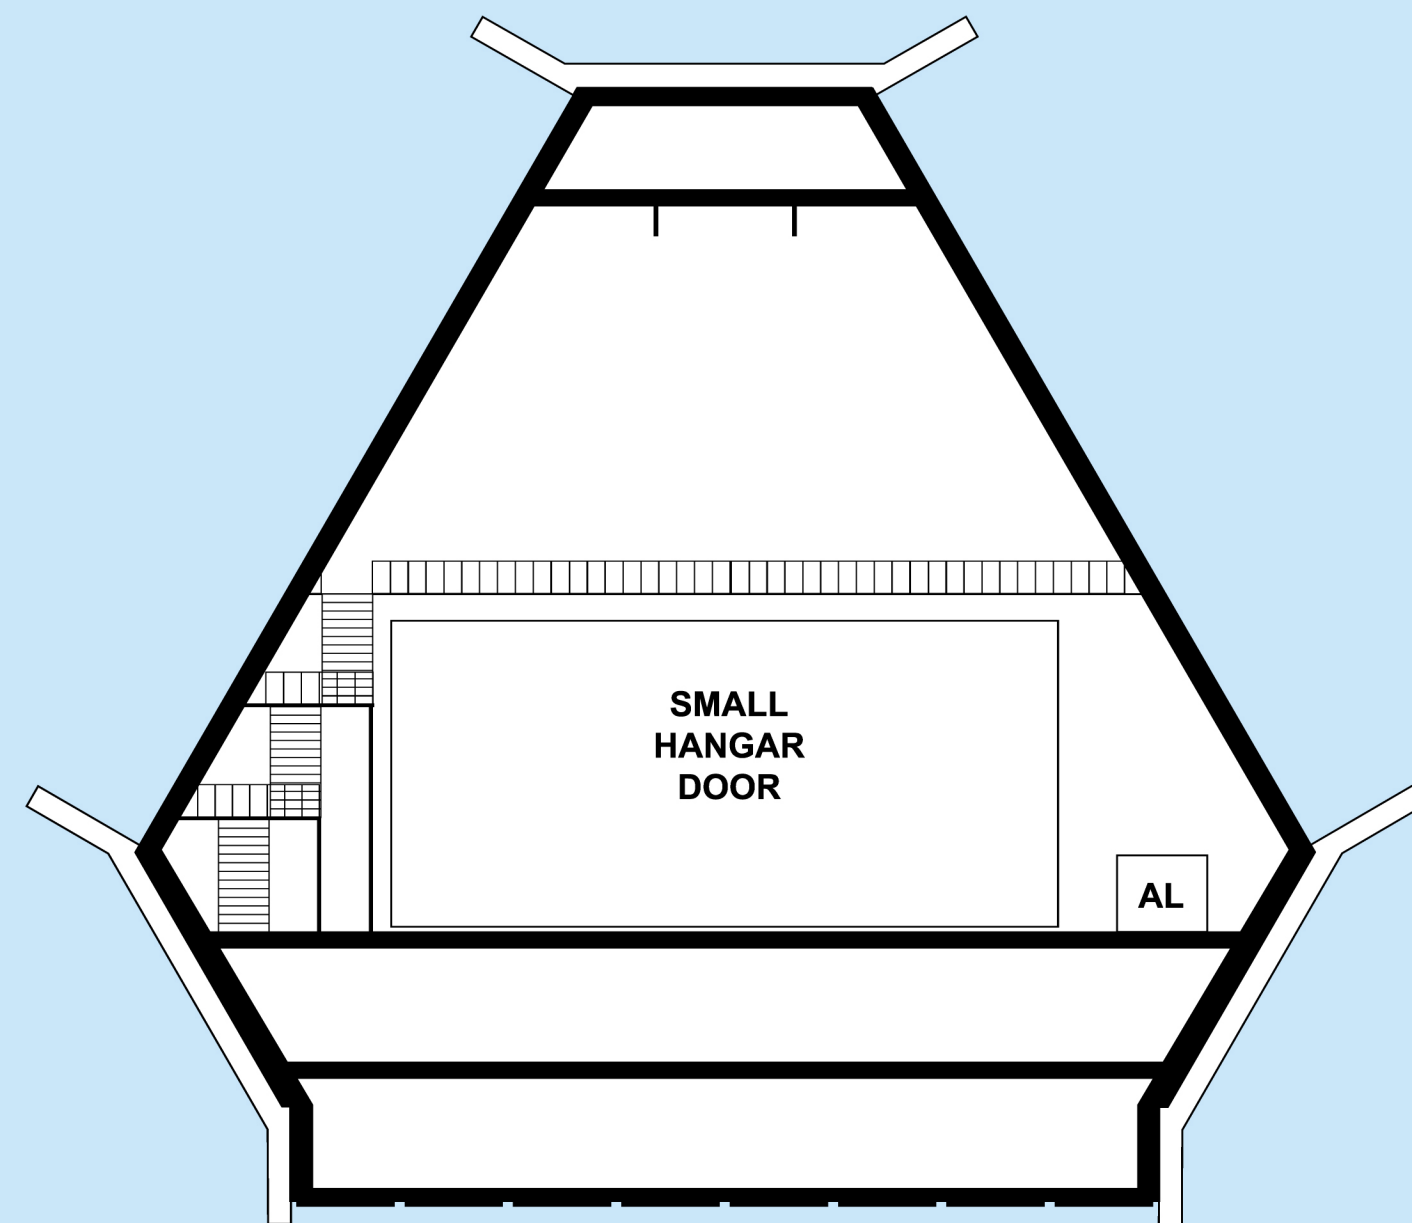

HAN SOLO'S FREIGHTER
for THE FORCE AWAKENS
(based on a painting by Thom Tenery)

DRAWN BY: Jim Botaitis

0 1 2 3 4 5 6 7 8 9 10 20

PAGE 4 of 18

Scale in meters

1/270 scale if printed at 13" x 28.5"

COPYRIGHT 2019 - DISNEY FILMS, LUCASFILMS, etc.

J - J