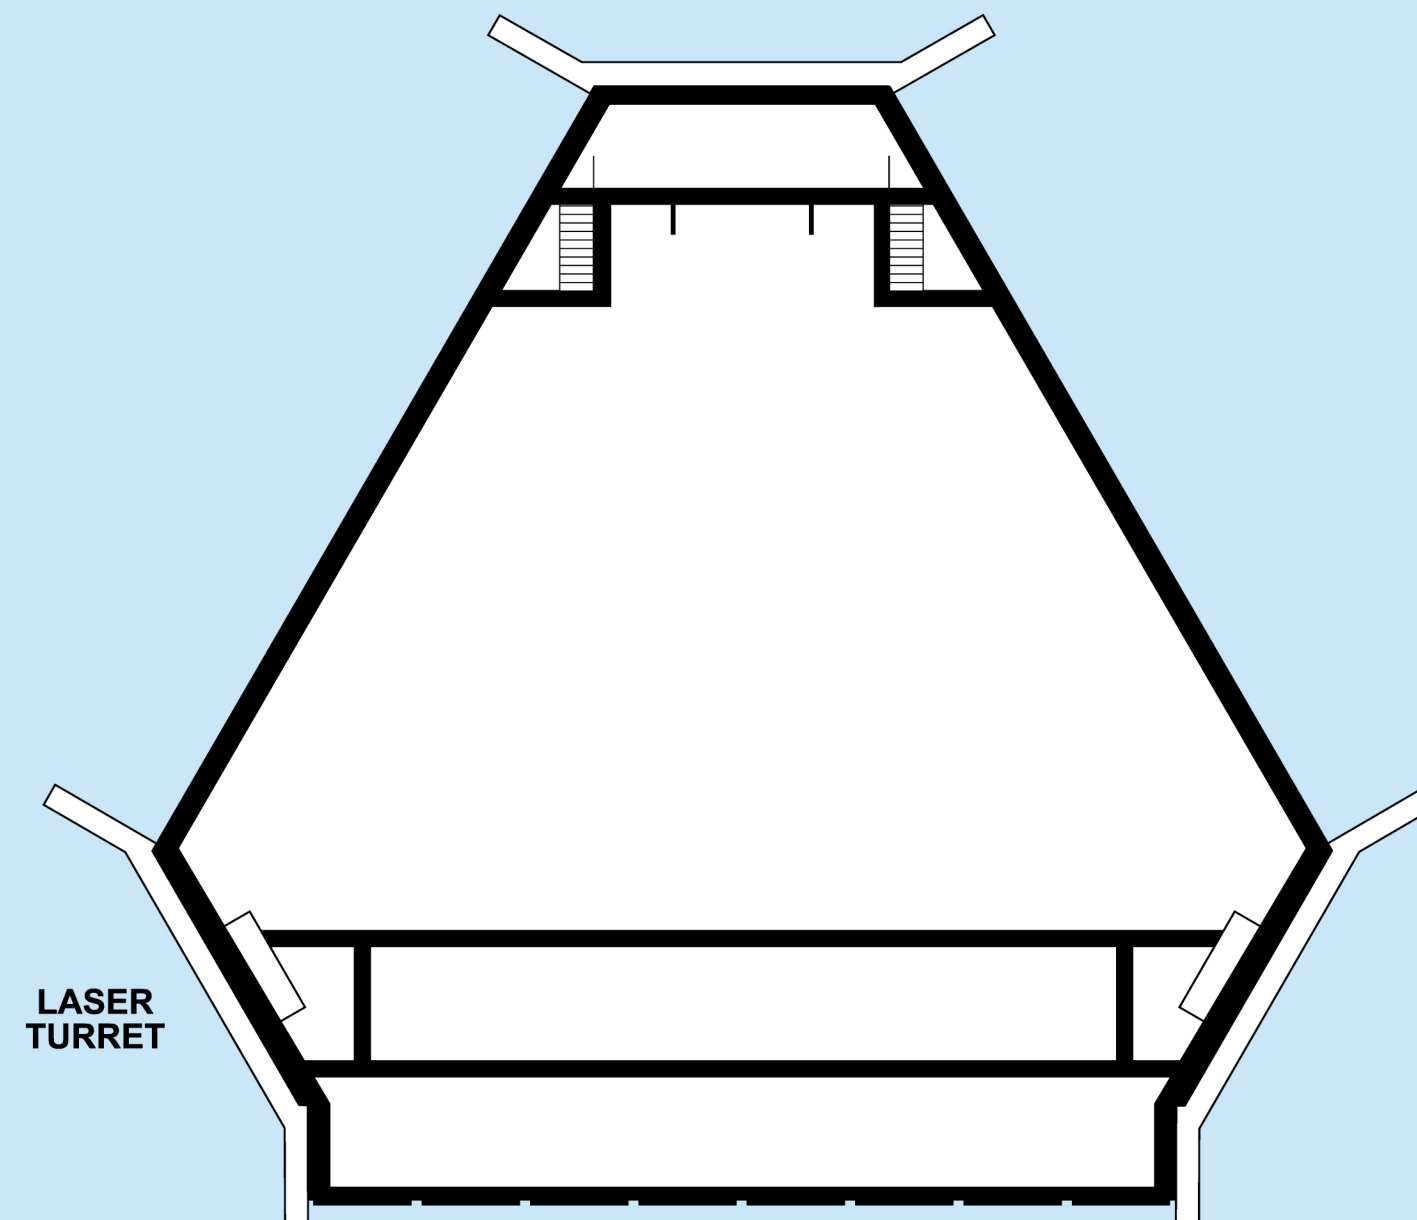

HAN SOLO'S FREIGHTER
for THE FORCE AWAKENS
(based on a painting by Thom Tenery)

DRAWN BY: Jim Botaitis

0 1 2 3 4 5 6 7 8 9 10 20

PAGE 2 of 18

Scale in meters

1/270 scale if printed at 13" x 28.5"

COPYRIGHT 2019 - DISNEY FILMS, LUCASFILMS, etc.

LASER
TURRET

D - D

LASER
TURRET

E - E

DECK 9

DECK 8

DECK 7

DECK 6

DECK 5

DECK 4

DECK 3

DECK 2

DECK 1

DECK 0

F - F

CROSS-SECTIONAL VIEWS