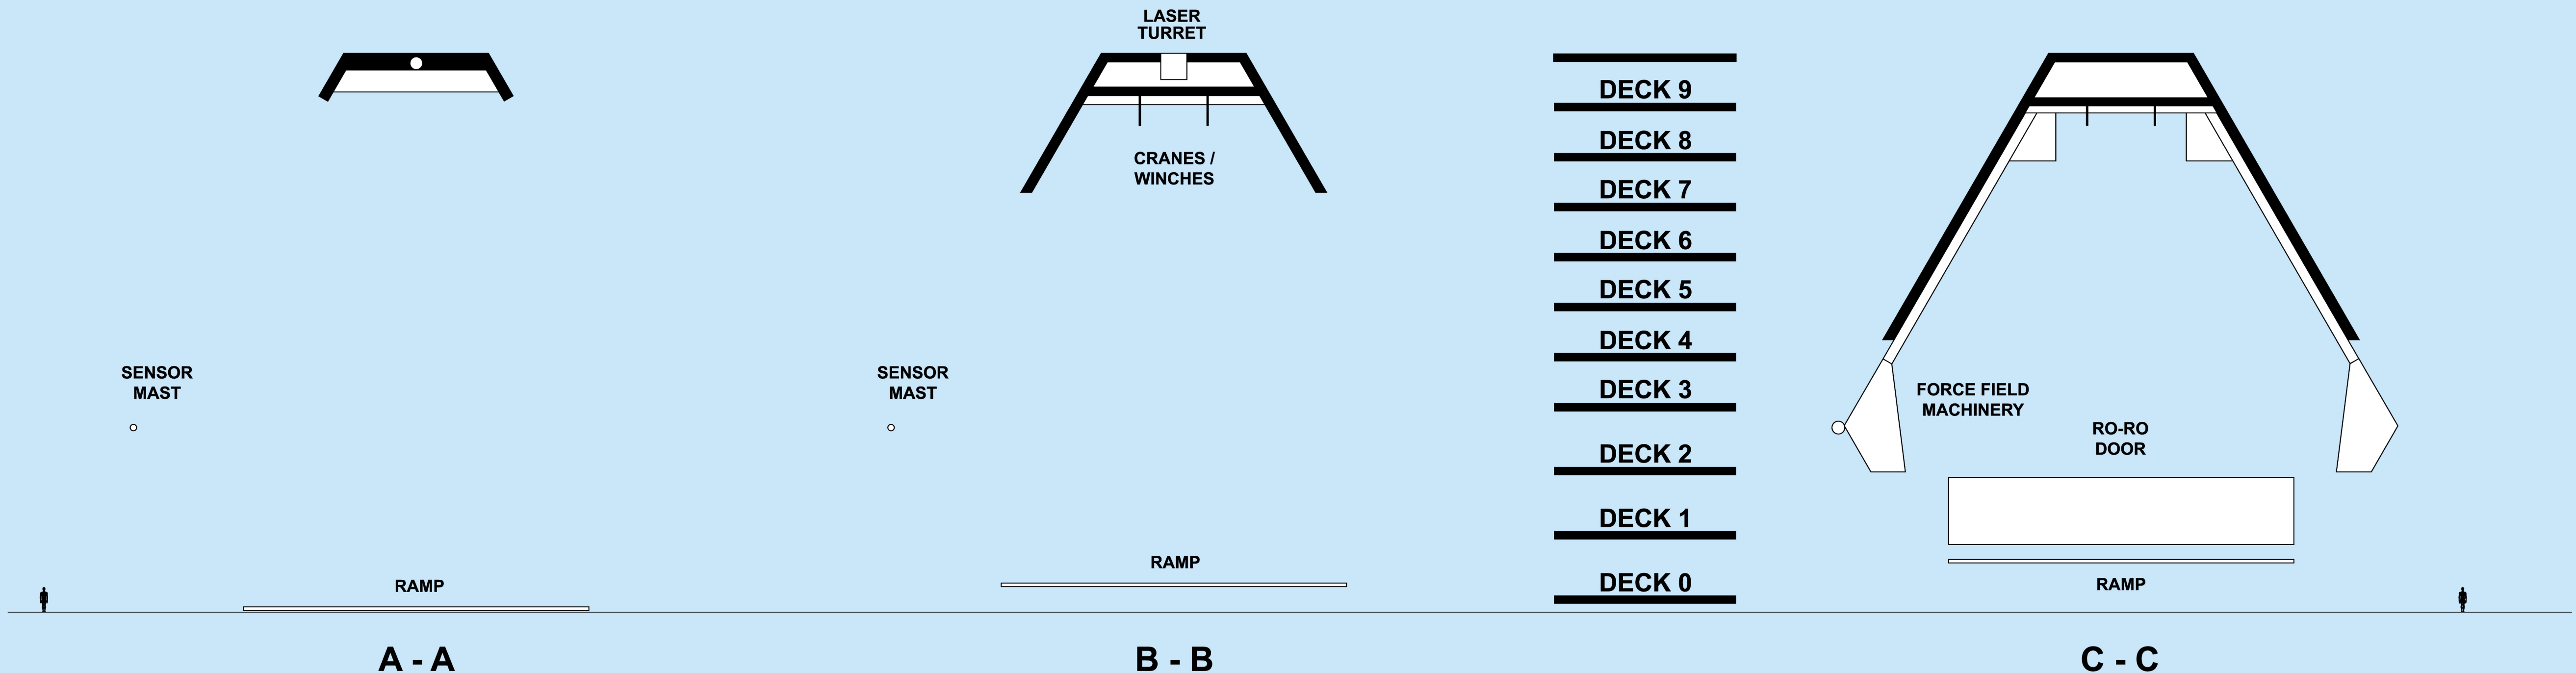

HAN SOLO'S FREIGHTER
for THE FORCE AWAKENS
 (based on a painting by Thom Tenery)

DRAWN BY: Jim Botaitis

0 1 2 3 4 5 6 7 8 9 10 20

PAGE 1 of 18

Scale in meters

1/270 scale if printed at 13" x 28.5"

COPYRIGHT 2019 - DISNEY FILMS, LUCASFILMS, etc.

CROSS-SECTIONAL VIEWS