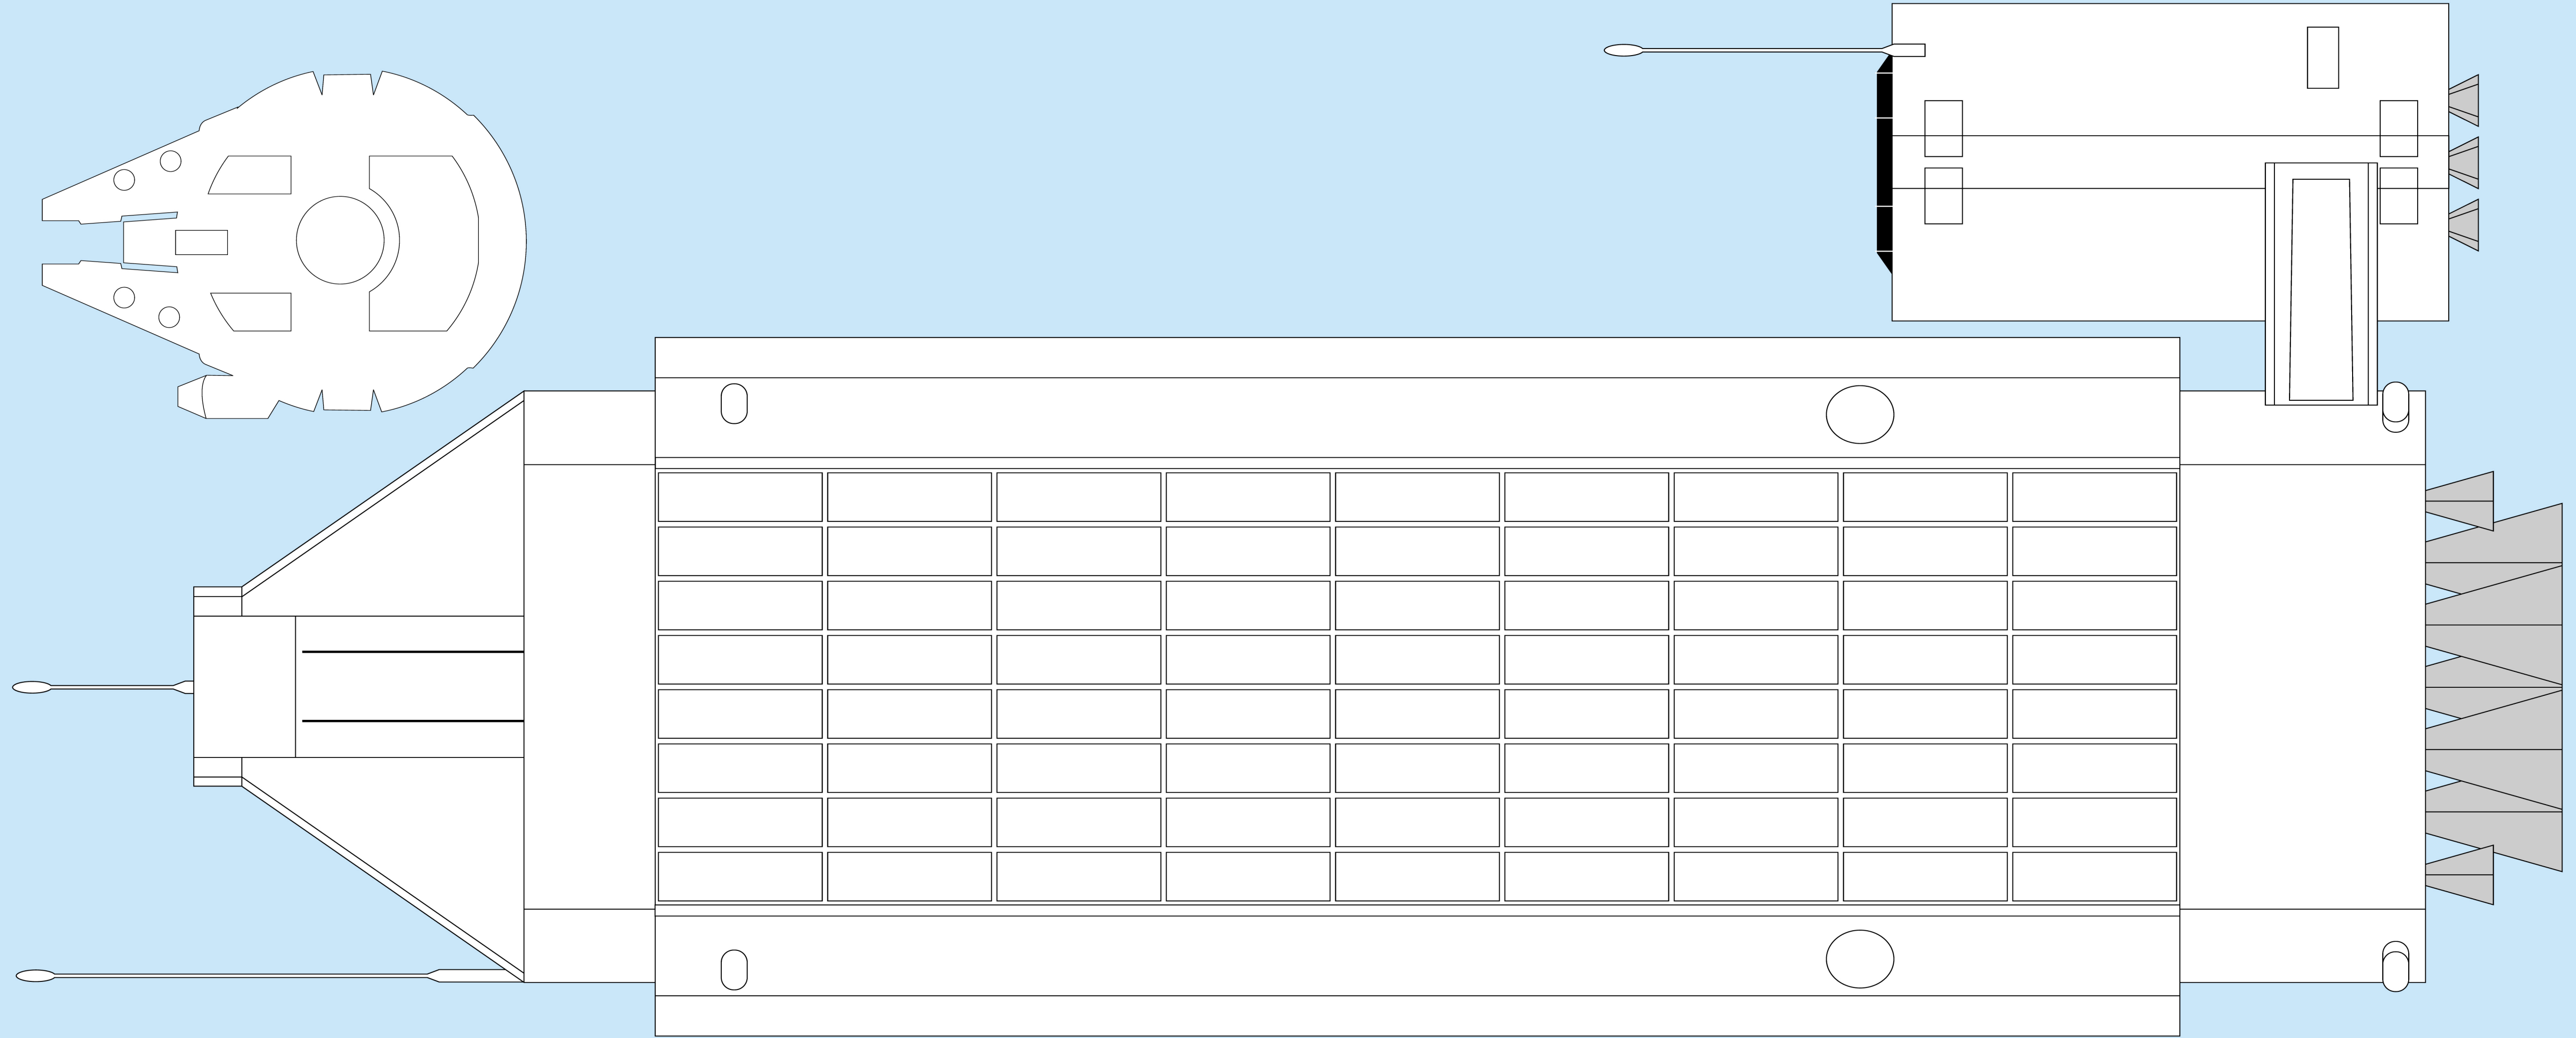

HAN SOLO'S FREIGHTER
for THE FORCE AWAKENS
(based on a painting by Thom Tenery)

BOTTOM