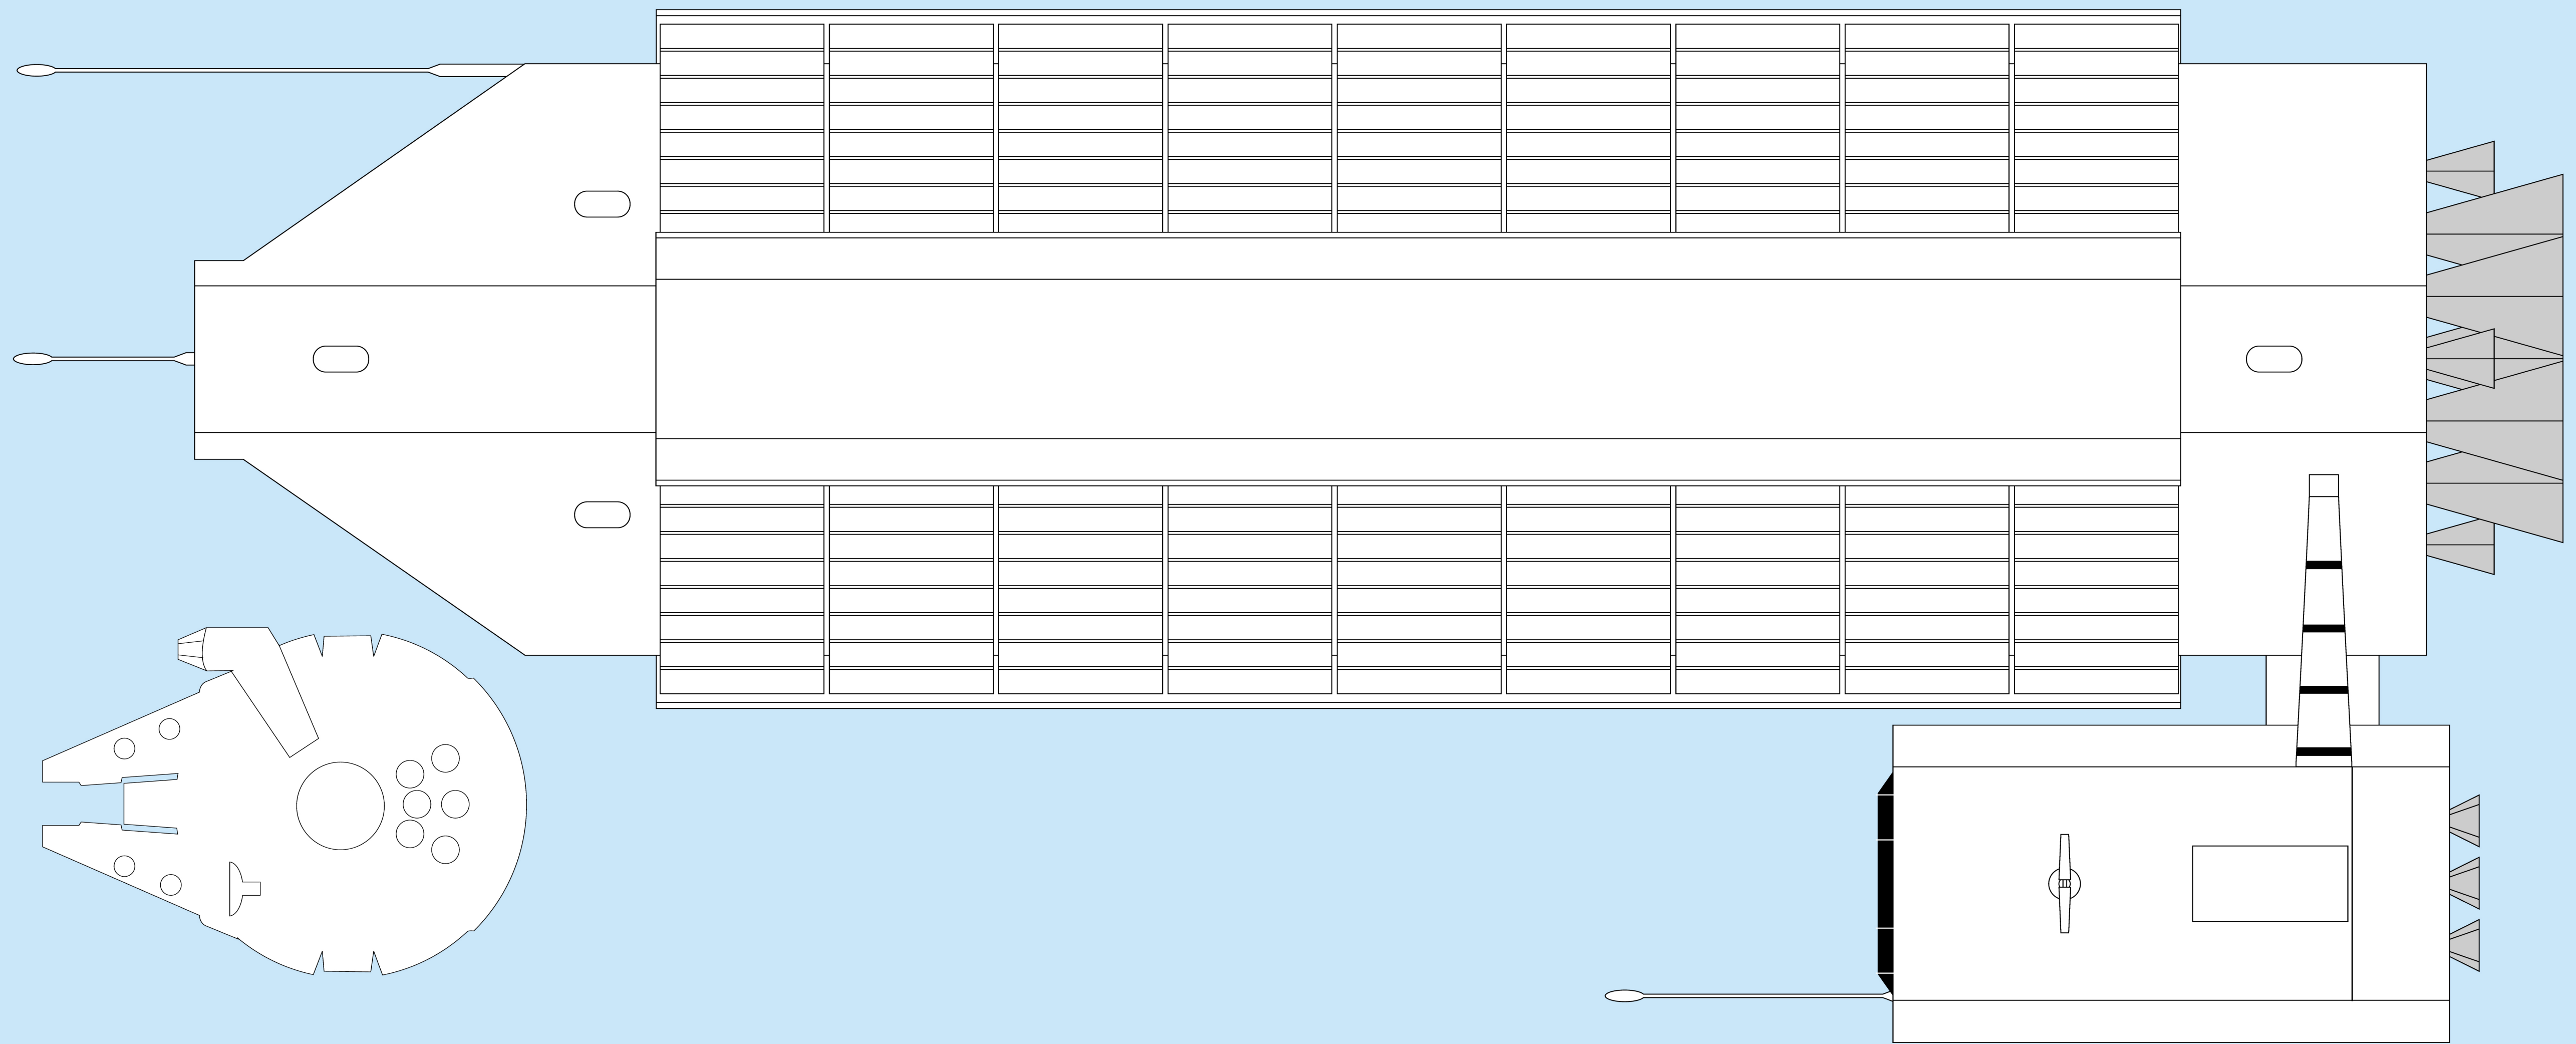

HAN SOLO'S FREIGHTER
for THE FORCE AWAKENS
(based on a painting by Thom Tenery)

DRAWN BY: Jim Botaitis
PAGE 4 of 6
1/270 scale if printed at 13" x 28.5"

0 1 2 3 4 5 6 7 8 9 10 20
Scale in meters
COPYRIGHT 2019 - DISNEY FILMS, LUCASFILMS, etc.

TOP