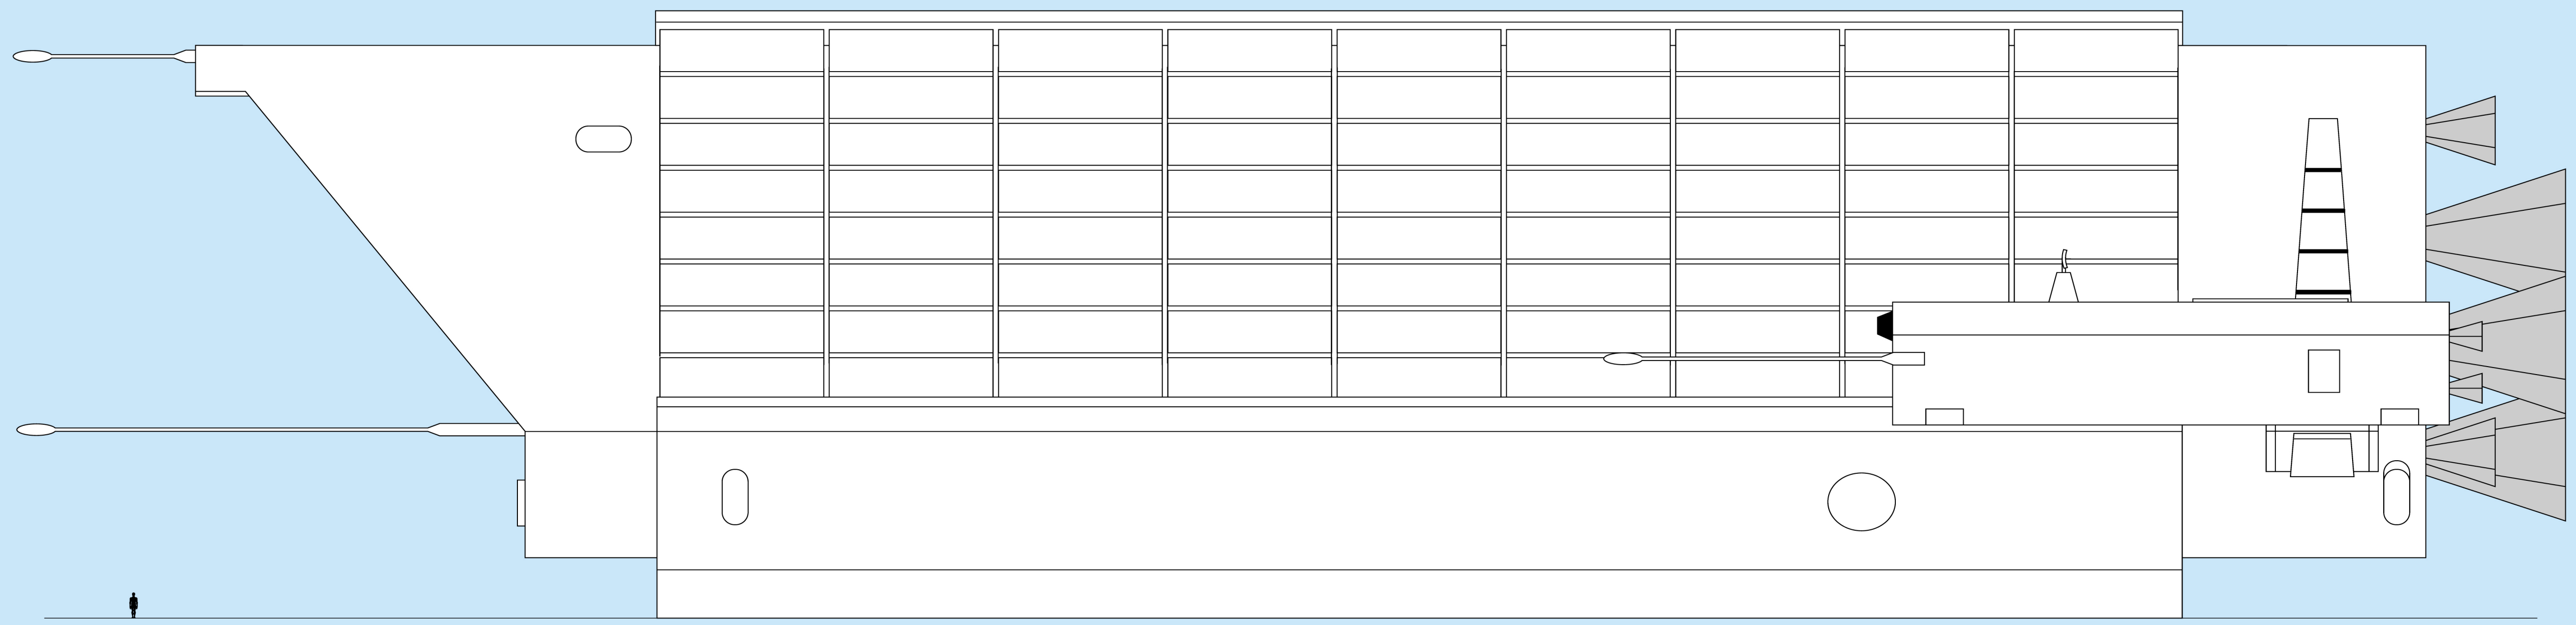

**HAN SOLO'S FREIGHTER**  
**for THE FORCE AWAKENS**  
**(based on a painting by Thom Tenery)**

**NOTES**

- 3. LASER TURRETS AND ION CANNONS ARE FOR DEFENSE AGAINST PIRATES.
- 4. THE COMMAND POD CAN OPERATE INDEPENDENTLY AS A LIFEBOAT WITH A MAXIMUM COMPLEMENT OF 20.

**PORT**