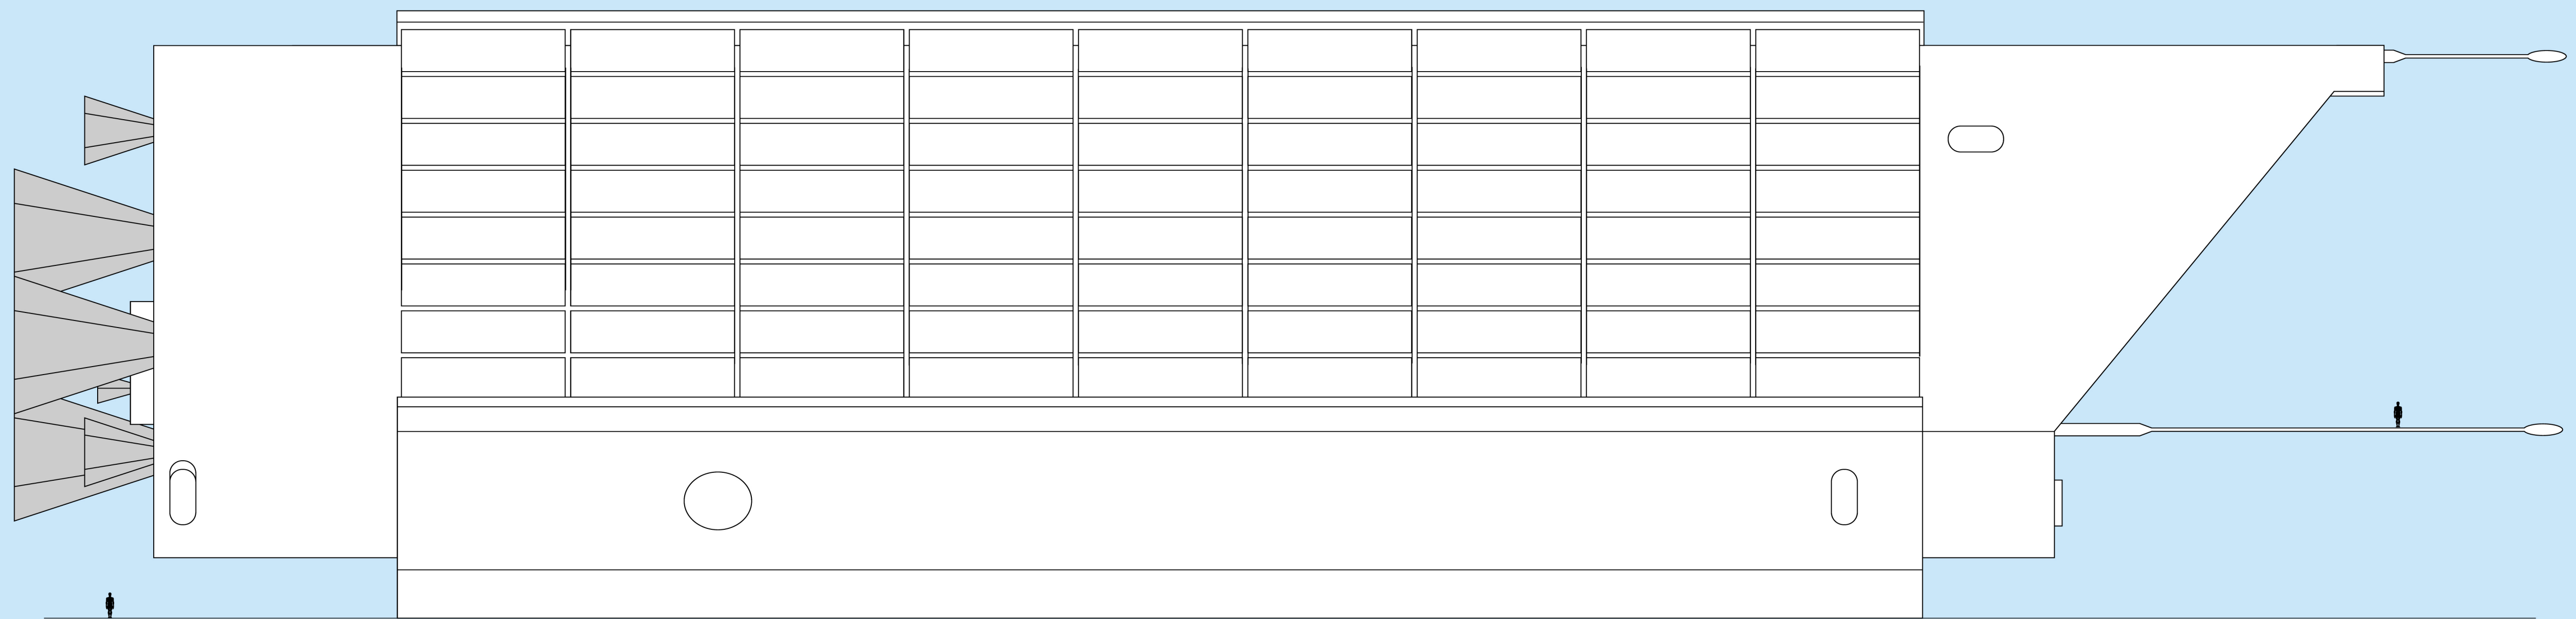

HAN SOLO'S FREIGHTER
for THE FORCE AWAKENS
(based on a painting by Thom Tenery)

DRAWN BY: Jim Botaitis	0 1 2 3 4 5 6 7 8 9 10 20
PAGE 2 of 6	Scale in meters
1/270 scale if printed at 13" x 28.5"	COPYRIGHT 2019 - DISNEY FILMS, LUCASFILMS, etc.

NOTES

- 1. CREW COMPLEMENT VARIES FROM 20 TO 100.
PASSENGER COMPLEMENT VARIES FROM 80 TO 0, INVERSLEY PROPORTIONAL TO THE CREW COMPLEMENT.
- 2. IN THE ABSENCE OF REPULSORS, THE CRANES AND WINCHES ARE AVAILABLE.

STARBOARD