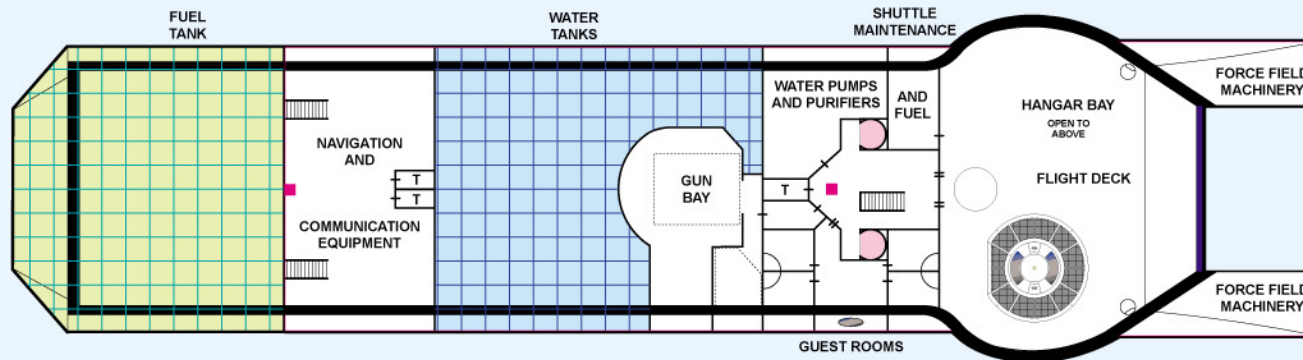

5. ENGINEERING / HANGAR BAY

6. FUEL / WATER / GUN BAY / FLIGHT DECK

FRONT

REAR

STARBOARD

PORT

TOP

BOTTOM

SHUTTLE

DRAS DERSHII

DECK - 1m thick
CORRIDOR - 4m high

Scale in meters

1:1000 when printed on 8.5" x 11" paper
2.43m tall alien 1.83m tall human Drawn by Jim Botaitis: 1983, 1991, 2019, 2023