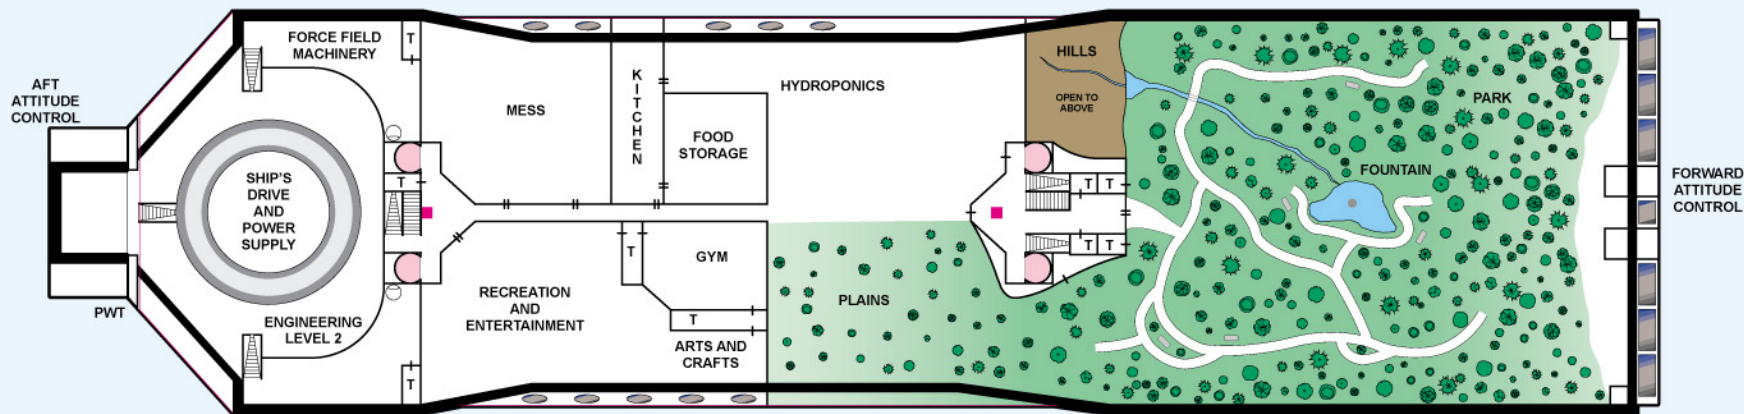

3. LIVING QUARTERS

4. RECREATION

CREW QUARTERS (shown at 1:350)

DRAS DERSHII

DECK - 1m thick
CORRIDOR - 4m high

0 1 2 3 4 5 6 7 8 9 10 20
Scale in meters

1:1000 when printed on 8.5" x 11" paper
2.43m tall alien 1.83m tall human Drawn by Jim Botaitis: 1983, 1991, 2019, 2023