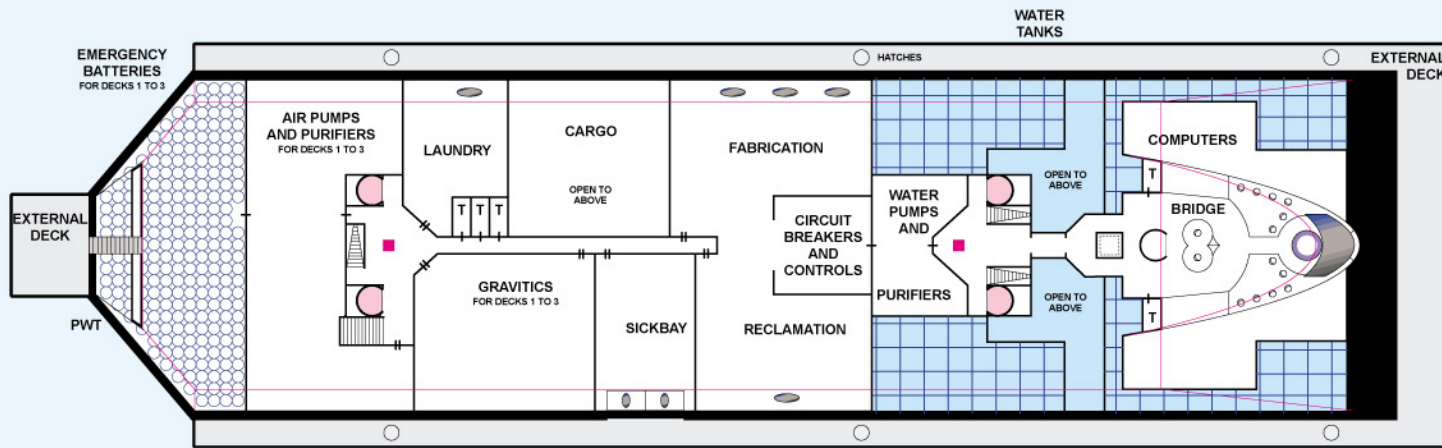

1. GUN BAY / CARGO / WATER

2. SERVICES / BRIDGE

○ MAVIS:
Mass, Acceleration, and Velocity Imaging System

- HULL AT DECK LEVEL
- MAX. CEILING LINE
- STAIRS - SIDE VIEW
- STAIRS - DOWN
- STAIRS - UP
- RAILING
- WALL
- DOOR
- DOUBLE DOOR
- DOORS - SIDE VIEW
- HATCH TO OUTSIDE
- DATA PEDESTAL - TOP
- DATA PEDESTAL - SIDE
- ELEVATOR MACHINERY
- ELEVATORS
- CHAIRS
- TOILET
- LADDER
- PORHOLE
- PARK BENCH
- TREES - TOP
- TREES - SIDE
- FORCE FIELD

DRAS DERSHII

DECK - 1m thick
CORRIDOR - 4m high

0 1 2 3 4 5 6 7 8 9 10 20
Scale in meters

1:1000 when printed on 8.5" x 11" paper
2.43m tall alien 1.83m tall human Drawn by Jim Botaitis: 1983, 1991, 2019, 2023