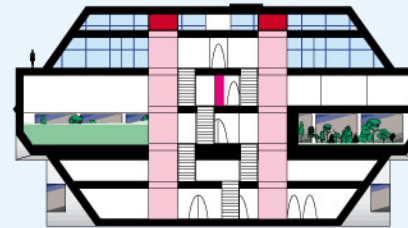

STARBOARD CUTAWAY PROFILE

- 0. EXTERNAL TOP DECK
- 1. GUN BAY / CARGO / WATER
- 2. SERVICES / BRIDGE
- 3. LIVING QUARTERS
- 4. RECREATION
- 5. ENGINEERING / HANGAR BAY
- 6. FUEL / WATER / GUN BAY / FLIGHT DECK

VIEW A-A

VIEW B-B

VIEW C-C

VIEW D-D

DRAS DERSHII

DECK - 1m thick
CORRIDOR - 4m high

0 1 2 3 4 5 6 7 8 9 10 20
Scale in meters

1:1000 when printed on 8.5" x 11" paper
2.43m tall alien 1.83m tall human Drawn by Jim Botaitis: 1983, 1991, 2019, 2023