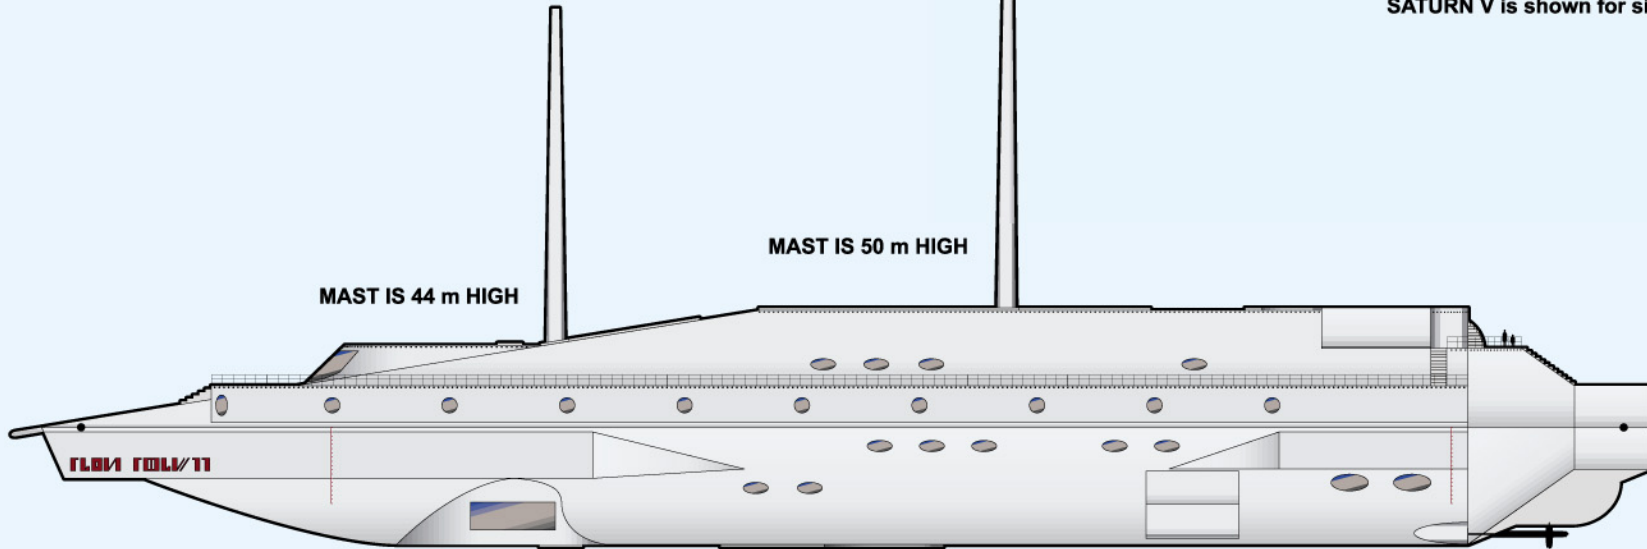

STARBOARD

SATURN V is shown for size reference

MAST IS 44 m HIGH

MAST IS 50 m HIGH

PORT

STERN

DRAS DERSHII

DECK - 1m thick
CORRIDOR - 4m high

Scale in meters

1:1000 when printed on 8.5" x 11" paper
2.43m tall alien 1.83m tall human Drawn by Jim Botaitis: 1983, 1991, 2019, 2023